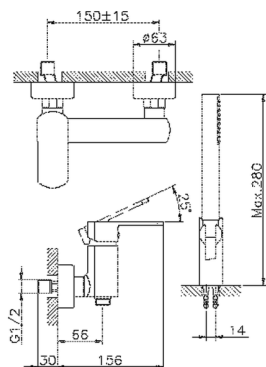

Single lever shower mixer, with shower set DADO_DD000450

MODEL **DD000450**

Single lever shower mixer, with shower set, wall mounted adjustable handshower bracket, D.26 mm ABS minimalistic one spray handshower, 150 cm SUPREME Flexible Hose

AVAILABLE FINISHINGS

- 
21 21 Chrome
- 
2B 2B Polished Nickel
- 
2F 2F Brushed Nickel
- 
40 40 Matt Black
- 
4Q 4Q Matt White

CHARACTERISTICS

Cartridge Spare Parts **ZZ96799000**

35 mm Cartridge

2026-04-07