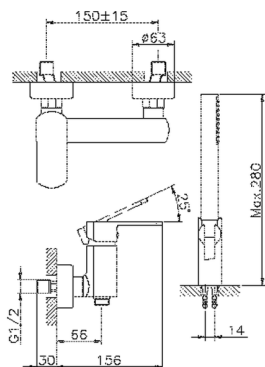

## Single lever shower mixer, with shower set DADO\_DD000450

MODEL **DD000450**

Single lever shower mixer, with shower set, wall mounted adjustable handshower bracket, D.26 mm ABS minimalistic one spray handshower, 150 cm SUPREME Flexible Hose

### CHARACTERISTICS

Cartridge Spare Parts **ZZ96799000**

**35 mm Cartridge**

2026-06-06