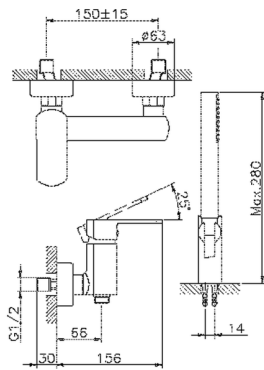

Single lever shower mixer, with shower set DADO_DD000450

MODEL **DD000450**

Single lever shower mixer, with shower set, wall mounted adjustable handshower bracket, D.26 mm ABS minimalistic one spray handshower, 150 cm SUPREME Flexible Hose

AVAILABLE FINISHINGS

-  **21** 21 Chrome
-  **2B** 2B Polished Nickel
-  **2F** 2F Brushed Nickel
-  **40** 40 Matt Black
-  **4Q** 4Q Matt White

CHARACTERISTICS

Cartridge Spare Parts **ZZ96799000**

35 mm Cartridge