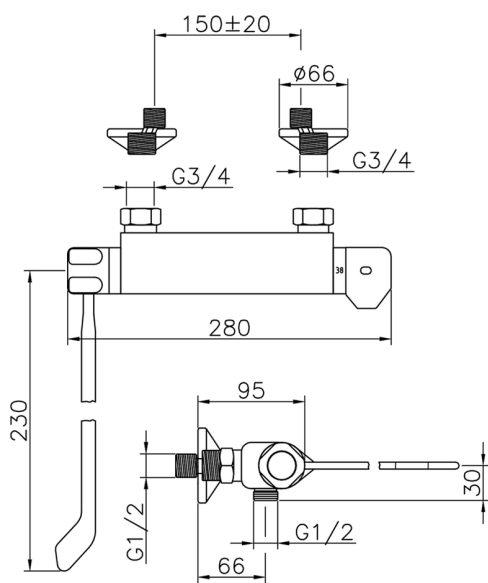

Thermostatic shower mixer CLINIC&TECHNICAL_CLT01030

MODEL **CLT01030**

Thermostatic shower mixer, without shower set, 1/2" M flexible connection, with long lever

AVAILABLE FINISHINGS

CHARACTERISTICS

Cartridge Spare Parts **24.04A.PP**

8x20 Plus P Thermostatic Valve

Thermostatic

The Huber thermostatic is your personal water manager, helping you to handle, control and save water and energy.

2024-11-15