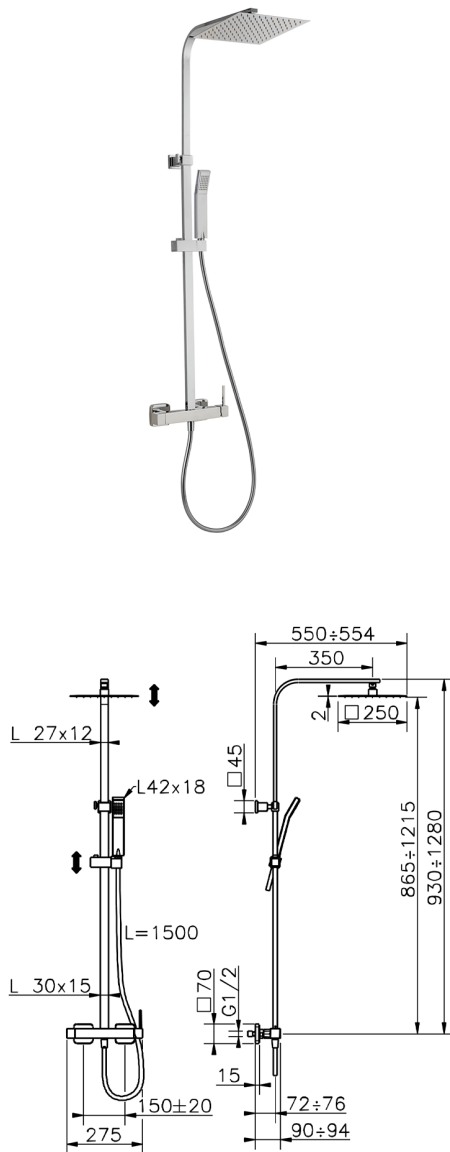

2-function single lever shower set COLUMNS_QT0R4031

MODEL **QT0R4031**

2-function single lever shower set, 2-outlet deviator, adjustable riser column, sliding shower bracket, 42x18 mm ABS Quad one spray handshower, 250x250 mm INOX square showerhead 2 mm thick, 150 cm smooth SILVERFLEX Flexible Hose

AVAILABLE FINISHINGS

21 21 Chrome

CHARACTERISTICS

Cartridge Spare Parts **ZZ94240000**

25 mm Cartridge

2026-06-27