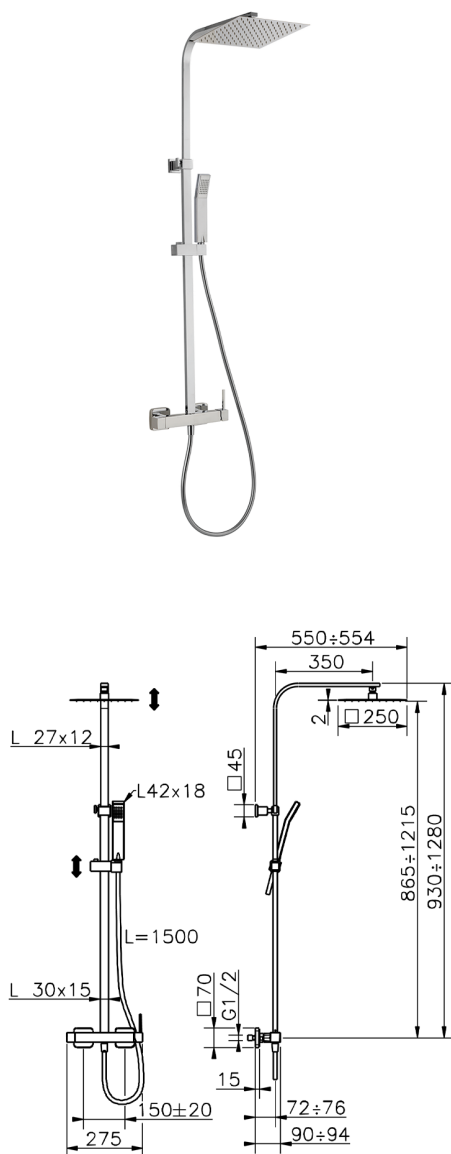

2-function single lever shower set COLUMNS_QT0R4031

MODEL **QT0R4031**

2-function single lever shower set, 2-outlet deviator, adjustable riser column, sliding shower bracket, 42x18 mm ABS Quad one spray handshower, 250x250 mm INOX square showerhead 2 mm thick, 150 cm smooth SILVERFLEX Flexible Hose

AVAILABLE FINISHINGS

21 21 Chrome

CHARACTERISTICS

Cartridge Spare Parts **ZZ94240000**

25 mm Cartridge

2026-04-05