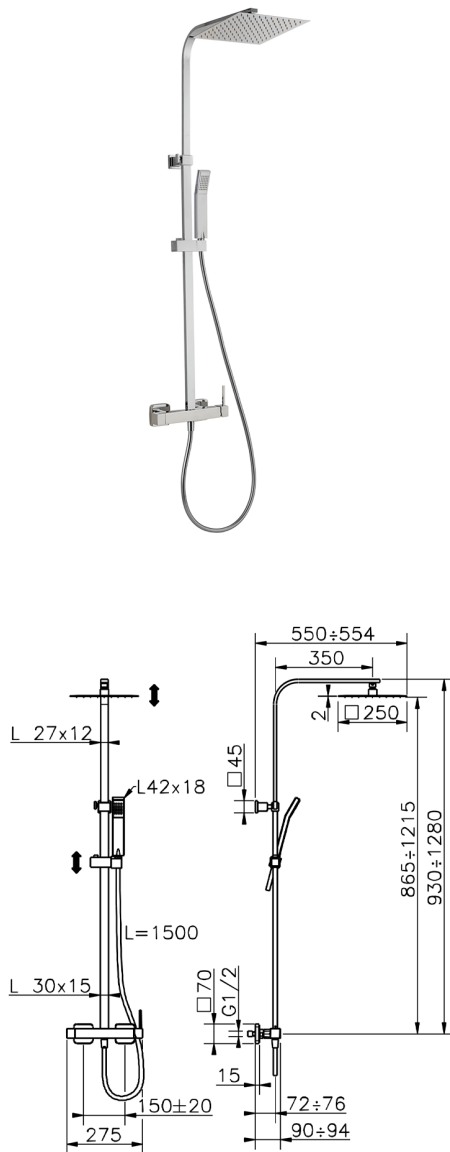

2-function single lever shower set COLUMNS_QT0R4031

MODEL **QT0R4031**

2-function single lever shower set, 2-outlet deviator, adjustable riser column, sliding shower bracket, 42x18 mm ABS Quad one spray handshower, 250x250 mm INOX square showerhead 2 mm thick, 150 cm smooth SILVERFLEX Flexible Hose

AVAILABLE FINISHINGS

21 21 Chrome

CHARACTERISTICS

Cartridge Spare Parts **ZZ94240000**

25 mm Cartridge

2026-04-27