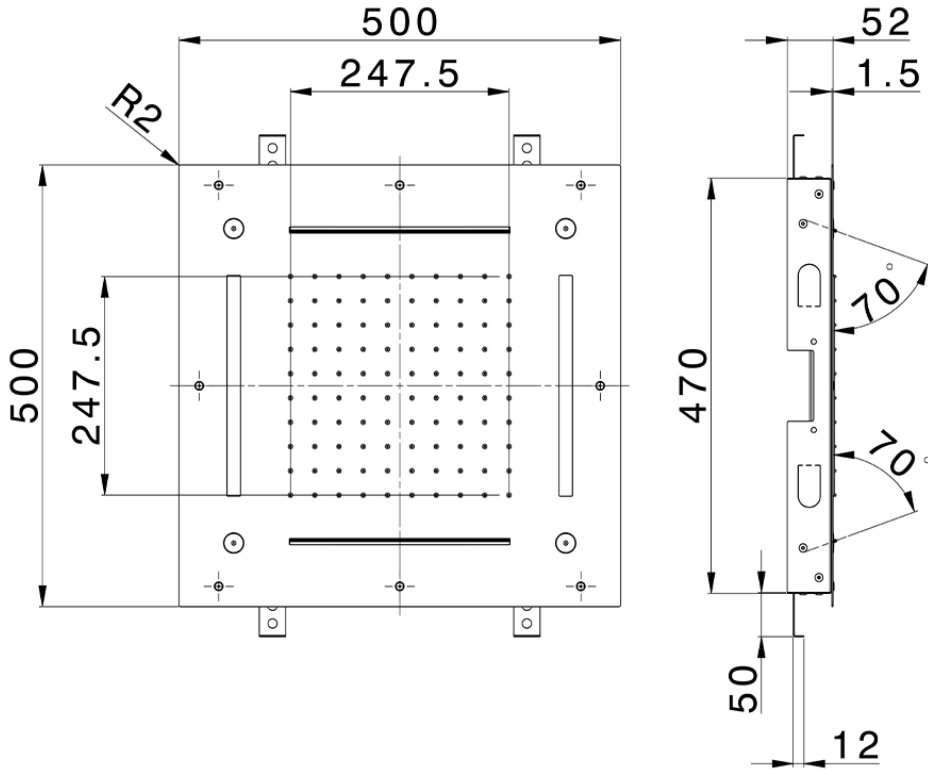

500x500 mm Chromotherapy Ceiling showerhead ZEN_ZS1C0095

ZS1C0095

<https://en.huberitalia.com/500x500-mm-chromotherapy-ceiling-showerhead-zen-zs1c0095>

2024-11-15