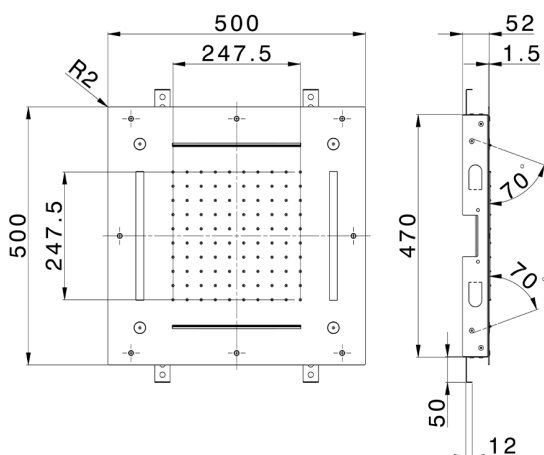

500x500 mm Chromotherapy Ceiling showerhead ZEN_ZS1C0095

MODEL **ZS1C0095**

500x500 mm Chromotherapy Ceiling showerhead, rain, spaying functions, 2 waterfalls, chromotherapy functions, built-in control included, Stainless Steel AISI 304