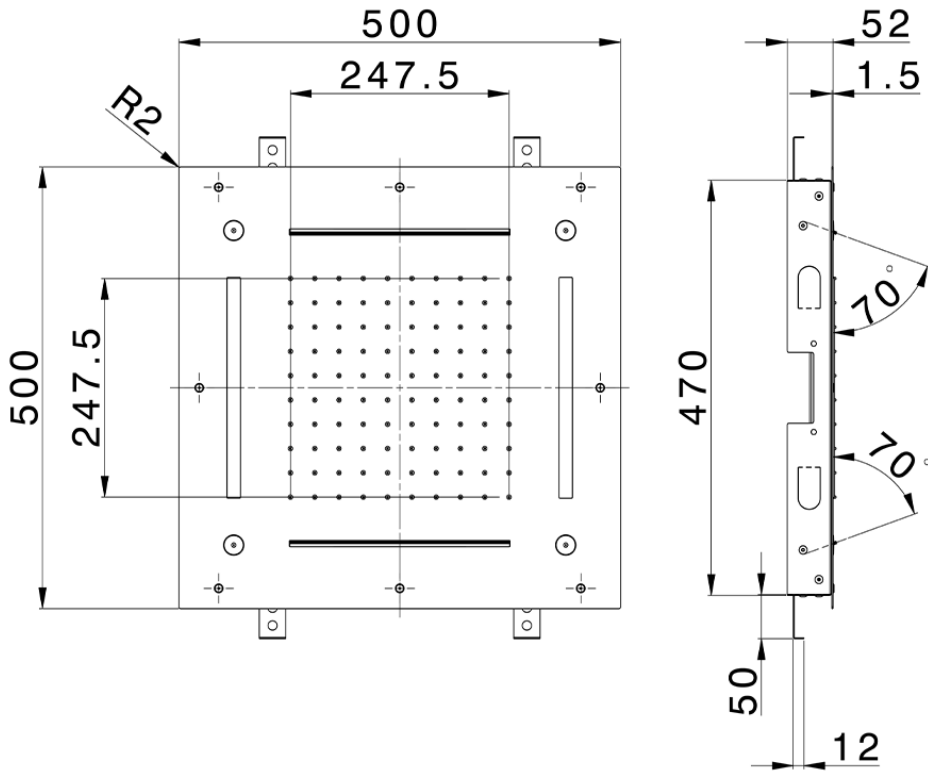

500x500 mm Chromotherapy Ceiling showerhead ZEN_ZS1C0095

ZS1C0095

<https://en.huberitalia.com/500x500-mm-chromotherapy-ceiling-showerhead-zen-zs1c0095>

2024-11-15