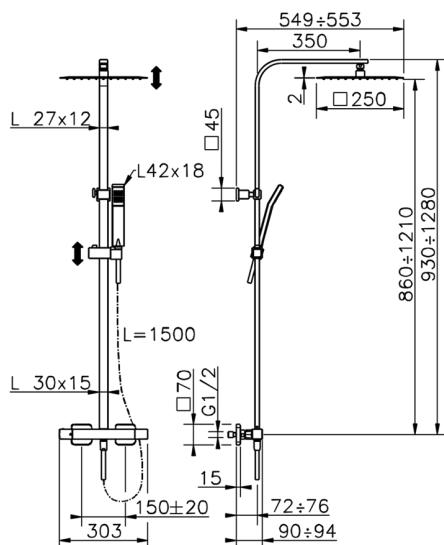

2-function Thermostatic shower set COLUMNS_QTC8602H

MODEL **QTC8602H**

2-function Thermostatic shower set, 2-outlet devia stop, adjustable riser column, sliding handshower holder, 42x18 mm ABS Quad one spray handshower, 250x250 mm INOX square showerhead 2 mm thick, 150 cm smooth SILVERFLEX Flexible Hose

AVAILABLE FINISHINGS

CHARACTERISTICS

Cartridge Spare Parts **ZZ96551000**

TMX 25 Thermostatic Valve

DeviaStop

The Huber Devia Stop technology allows to adjust the water flow and to direct it to the selected output point (overhead soaker, hand shower, etc).