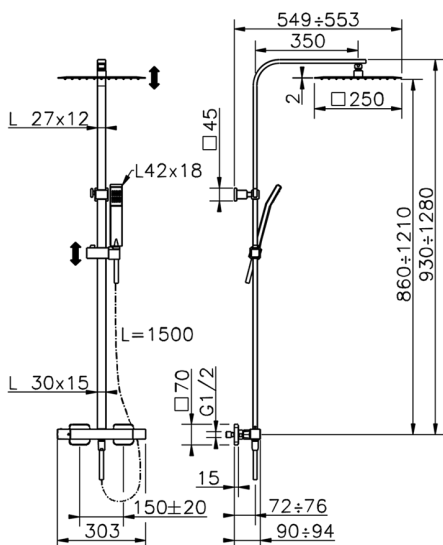

2-function Thermostatic shower set COLUMNS_QTC8602H

MODEL **QTC8602H**

2-function Thermostatic shower set, 2-outlet devia stop, adjustable riser column, sliding handshower holder, 42x18 mm ABS Quad one spray handshower, 250x250 mm INOX square showerhead 2 mm thick, 150 cm smooth SILVERFLEX Flexible Hose

AVAILABLE FINISHINGS

CHARACTERISTICS

Cartridge Spare Parts **ZZ96551000**

TMX 25 Thermostatic Valve

DeviaStop

The Huber Devia Stop technology allows to adjust the water flow and to direct it to the selected output point (overhead soaker, hand shower, etc).