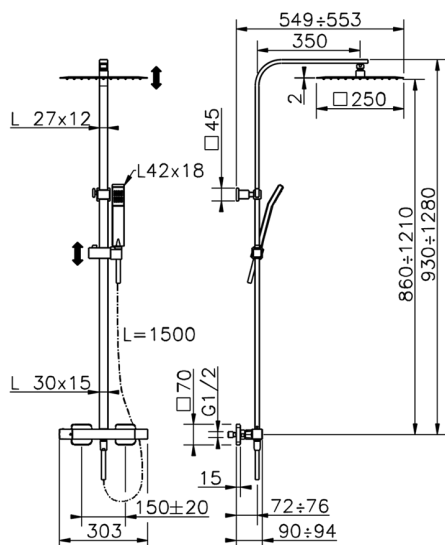

2-function Thermostatic shower set COLUMNS_QTC8602H

MODEL **QTC8602H**

2-function Thermostatic shower set, 2-outlet deviasstop, adjustable riser column, sliding handshower holder, 42x18 mm ABS Quad one spray handshower, 250x250 mm INOX square showerhead 2 mm thick, 150 cm smooth SILVERFLEX Flexible Hose

AVAILABLE FINISHINGS

CHARACTERISTICS

Cartridge Spare Parts **ZZ96551000**

TMX 25 Thermostatic Valve

DeviaStop

The Huber Devia Stop technology allows to adjust the water flow and to direct it to the selected output point (overhead soaker, hand shower, etc).