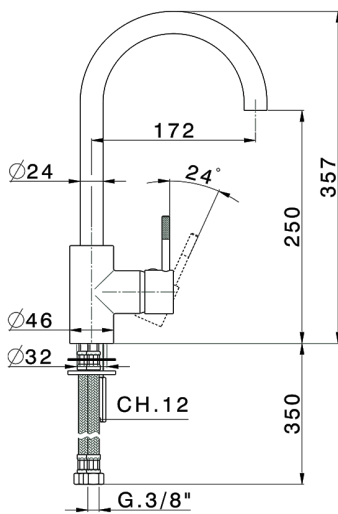

## Single lever sink mixer KITCHEN\_LS900530

MODEL **LS900530**

Single lever sink mixer, swivel spout, G.3/8" stainless steel flexible hoses

AVAILABLE FINISHINGS

**21** 21 Chrome

**2A** 2A Satin Brushed Nickel

CHARACTERISTICS

Cartridge Spare Parts **ZZ93196000**

**38 mm Cartridge**

2026-06-24