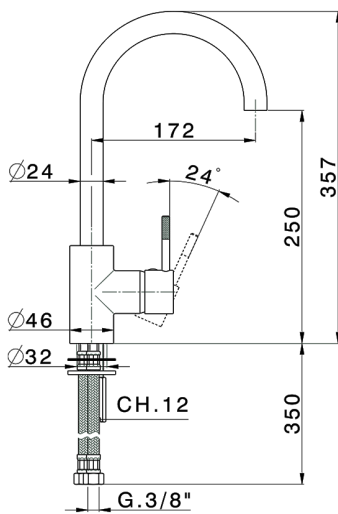

Single lever sink mixer KITCHEN_LS900530

MODEL **LS900530**

Single lever sink mixer, swivel spout, G.3/8" stainless steel flexible hoses

AVAILABLE FINISHINGS

21 21 Chrome

2A 2A Satin Brushed Nickel

CHARACTERISTICS

Cartridge Spare Parts **ZZ93196000**

38 mm Cartridge

2026-01-13