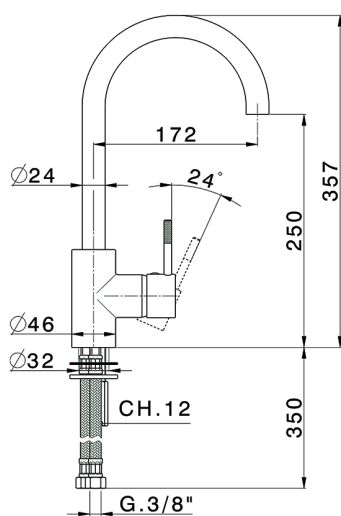

Single lever sink mixer KITCHEN_LS900530

MODEL **LS900530**

Single lever sink mixer, swivel spout, G.3/8" stainless steel flexible hoses

AVAILABLE FINISHINGS

21 21 Chrome

2A 2A Satin Brushed Nickel

CHARACTERISTICS

Cartridge Spare Parts **ZZ93196000**

38 mm Cartridge

2026-04-06