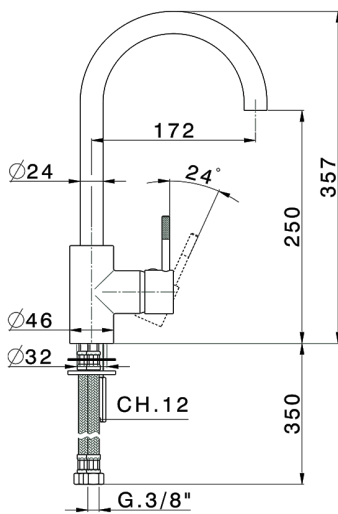

Single lever sink mixer KITCHEN_LS900530

MODEL **LS900530**

Single lever sink mixer, swivel spout, G.3/8" stainless steel flexible hoses

AVAILABLE FINISHINGS

21 21 Chrome

2A 2A Satin Brushed Nickel

CHARACTERISTICS

Cartridge Spare Parts **ZZ93196000**

38 mm Cartridge

2026-06-24