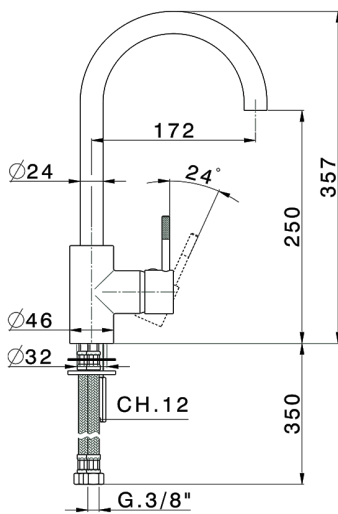

Single lever sink mixer KITCHEN_LS900530

MODEL **LS900530**

Single lever sink mixer, swivel spout, G.3/8" stainless steel flexible hoses

AVAILABLE FINISHINGS

21 21 Chrome

2A 2A Satin Brushed Nickel

CHARACTERISTICS

Cartridge Spare Parts **ZZ93196000**

38 mm Cartridge

2026-05-26