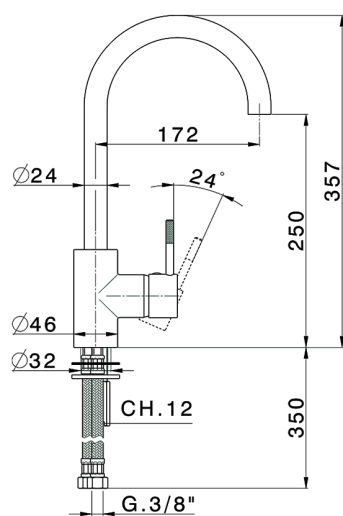

Single lever sink mixer KITCHEN_LS900530

MODEL **LS900530**

Single lever sink mixer, swivel spout, G.3/8" stainless steel flexible hoses

AVAILABLE FINISHINGS

21 21 Chrome

2A 2A Satin Brushed Nickel

CHARACTERISTICS

Cartridge Spare Parts **ZZ93196000**

38 mm Cartridge

2026-05-01