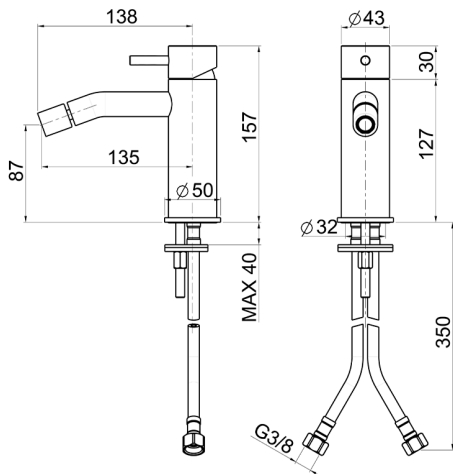

## Single lever bidet mixer LYNOX\_LX000564

MODEL **LX000564**

Single lever bidet mixer, without automatic pop-up waste, G.3/8" stainless steel flexible hoses, Inox AISI 316L

AVAILABLE FINISHINGS

**D1** D1 Brushed Inox

CHARACTERISTICS

Cartridge Spare Parts **ZZ99511000**

**30 mm Cartridge**

2024-12-18