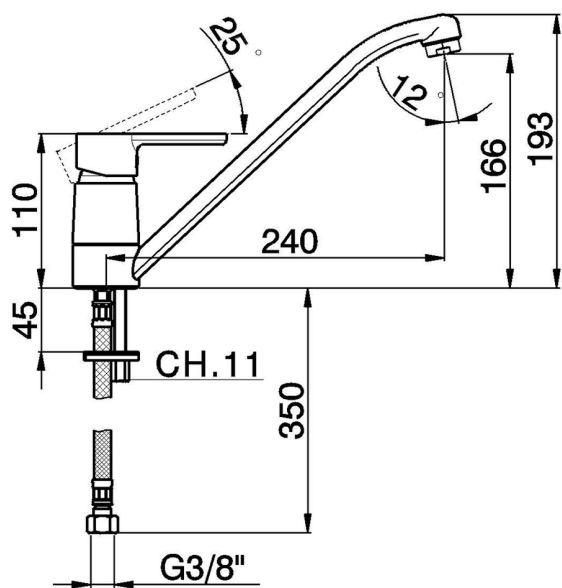

Single lever sink mixer KITCHEN_H2000580

MODEL **H2000580**

Single lever sink mixer, swivel spout, G.3/8" stainless steel flexible hoses

AVAILABLE FINISHINGS

21 21 Chrome

CHARACTERISTICS

Cartridge Spare Parts **ZZ95409000**

35 mm Cartridge

EcoStop

EcoStop feature limits water flow to approximately 50% of maximum output with one point of resistance on setting. Push slightly past the middle stop only when full water output is required. This will save water up to 50%.

Single lever sink mixer KITCHEN_H2000580

H2000580

<https://en.huberitalia.com/single-lever-sink-mixer-kitchen-h2000580>

2025-01-02