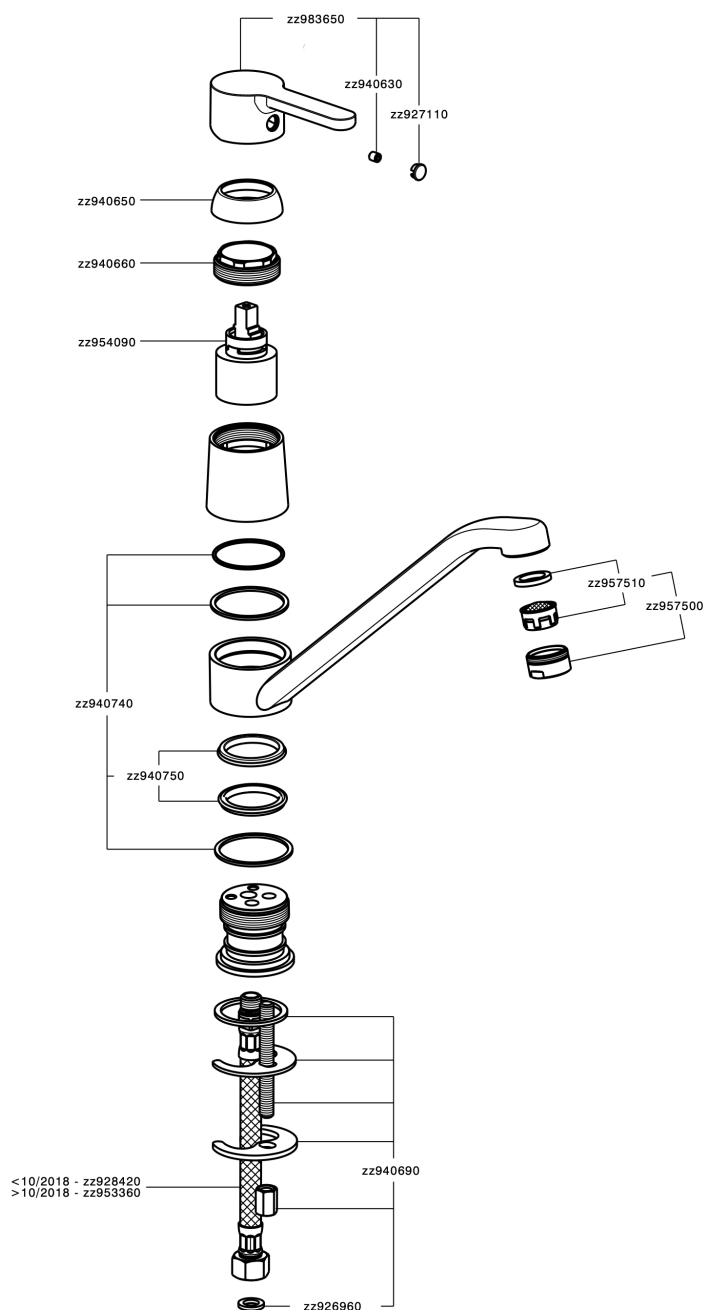

Single lever sink mixer KITCHEN_H2000580

MODEL **H2000580**

Single lever sink mixer, swivel spout, G.3/8" stainless steel flexible hoses

AVAILABLE FINISHINGS

21 21 Chrome

CHARACTERISTICS

Cartridge Spare Parts **ZZ95409000**

35 mm Cartridge

EcoStop

EcoStop feature limits water flow to approximately 50% of maximum output with one point of resistance on setting. Push slightly past the middle stop only when full water output is required. This will save water up to 50%.

Single lever sink mixer KITCHEN_H2000580

H2000580

<https://en.huberitalia.com/single-lever-sink-mixer-kitchen-h2000580>

2025-01-02