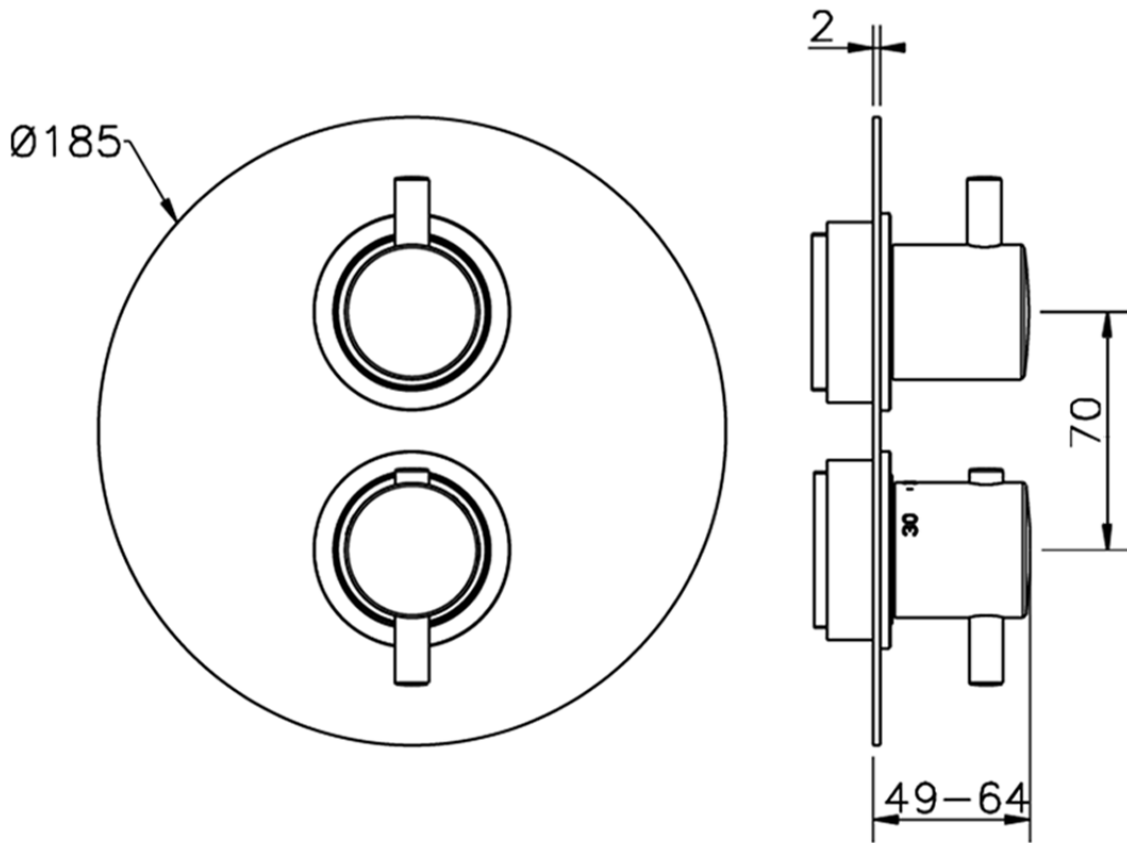

Exposed part for con.thermo.shower valve, 2-outlet THERMO_MT018100

MT018100

<https://en.huberitalia.com/exposed-part-for-con-thermo-shower-valve-2-outlet-thermo-mt018100>

Piastra/Plate/Plaque/Platte/Placa

2-3mm: XX 25-40 YY 76-91

10 mm: XX 16-31 YY 65-80

ZB018101

<https://en.huberitalia.com/2-outlet-concealed-thermostatic-shower-valve-concealed-zb018101>

2026-05-25