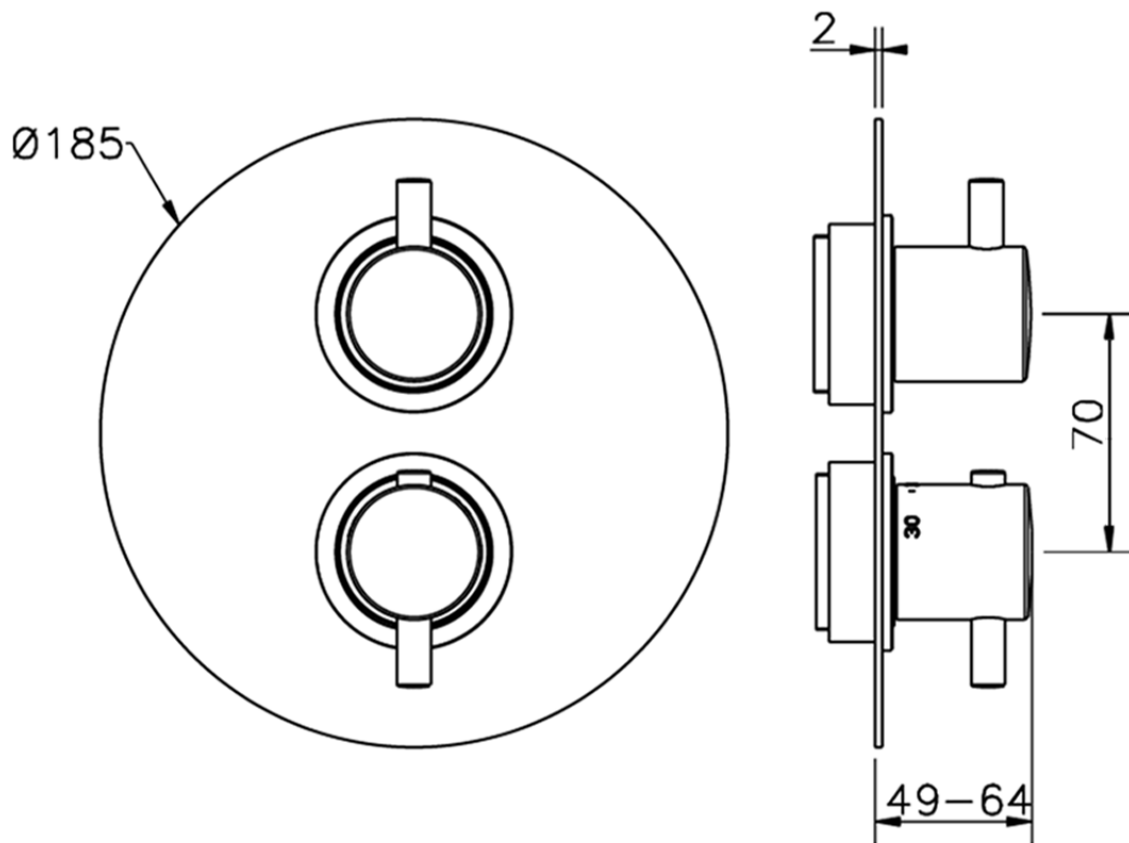

## Exposed part for con.thermo.shower valve, 2-outlet THERMO\_MT018100

MT018100

<https://en.huberitalia.com/exposed-part-for-con-thermo-shower-valve-2-outlet-thermo-mt018100>

## Piastra/Plate/Plaque/Platte/Placa

2-3mm: XX 25-40 YY 76-91

10 mm: XX 16-31 YY 65-80