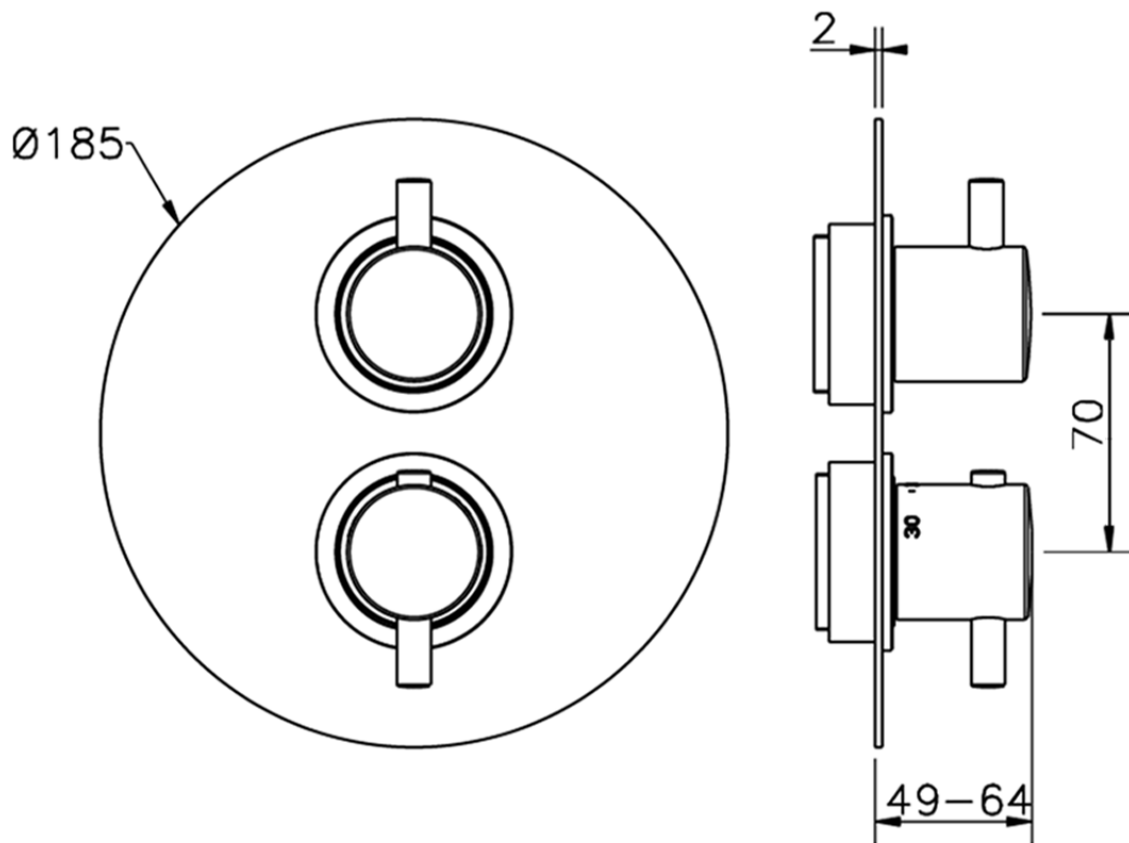

Exposed part for con.thermo.shower valve, 2-outlet THERMO_MT018100

MT018100

<https://en.huberitalia.com/exposed-part-for-con-thermo-shower-valve-2-outlet-thermo-mt018100>

Piastra/Plate/Plaque/Platte/Placa

2-3mm: XX 25-40 YY 76-91

10 mm: XX 16-31 YY 65-80

ZB018101

<https://en.huberitalia.com/2-outlet-concealed-thermostatic-shower-valve-concealed-zb018101>

2026-04-27