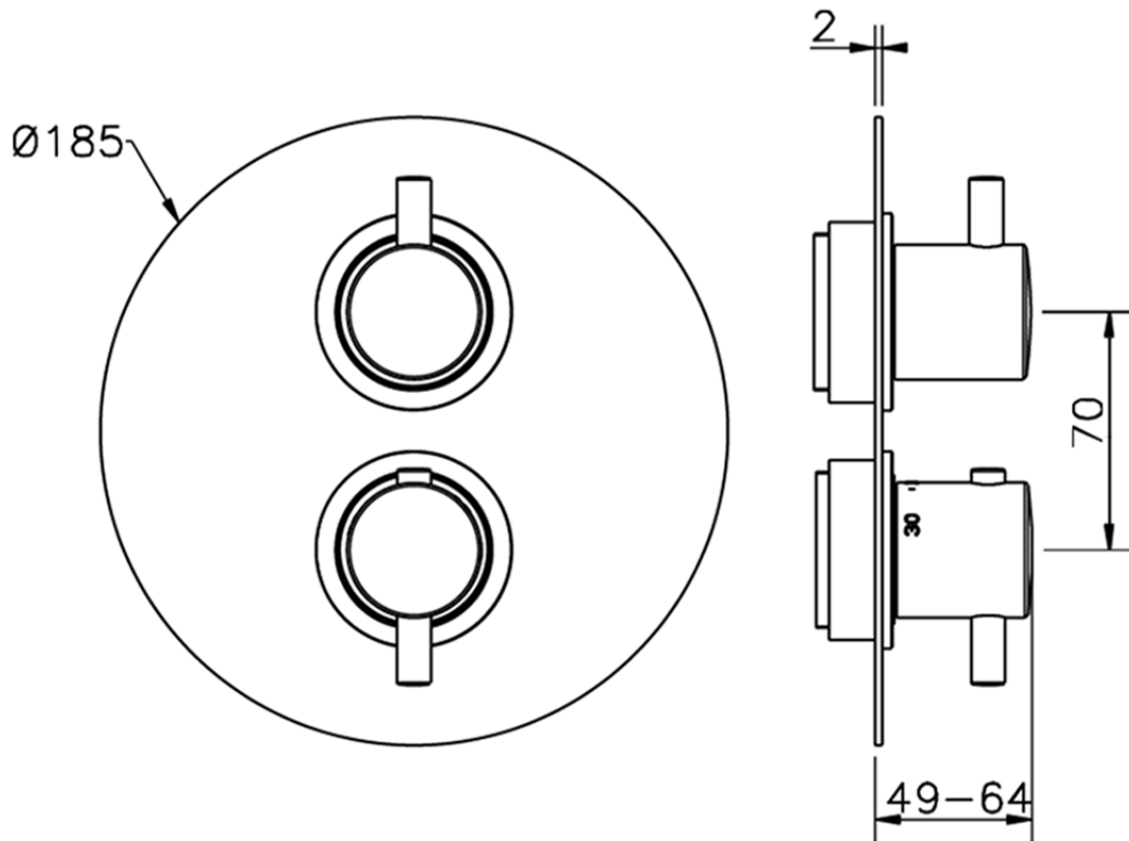

Exposed part for con.thermo.shower valve, 2-outlet THERMO_MT018100

MT018100

<https://en.huberitalia.com/exposed-part-for-con-thermo-shower-valve-2-outlet-thermo-mt018100>

Piastra/Plate/Plaque/Platte/Placa

2-3mm: XX 25-40 YY 76-91

10 mm: XX 16-31 YY 65-80

ZB018101

<https://en.huberitalia.com/2-outlet-concealed-thermostatic-shower-valve-concealed-zb018101>

2026-04-29