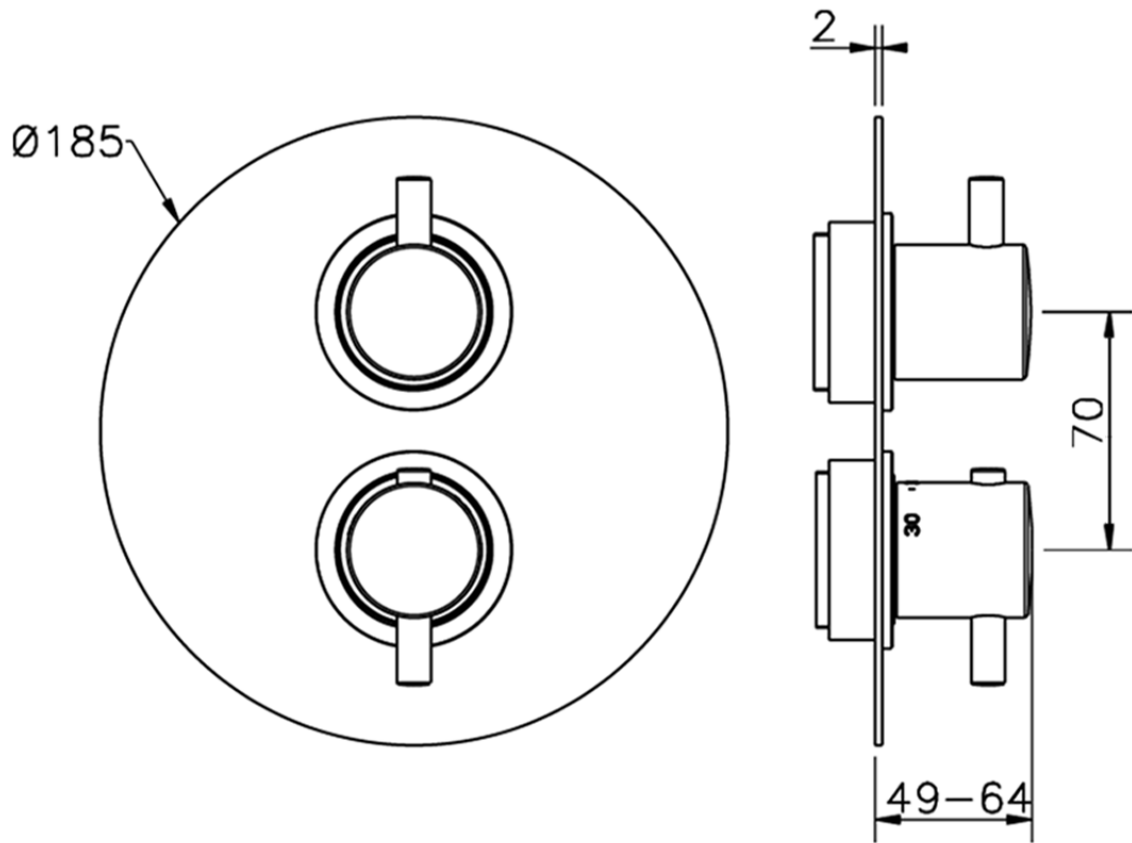

Exposed part for con.thermo.shower valve, 2-outlet THERMO_MT018100

MT018100

<https://en.huberitalia.com/exposed-part-for-con-thermo-shower-valve-2-outlet-thermo-mt018100>

Piastra/Plate/Plaque/Platte/Placa

2-3mm: XX 25-40 YY 76-91

10 mm: XX 16-31 YY 65-80

ZB018101

<https://en.huberitalia.com/2-outlet-concealed-thermostatic-shower-valve-concealed-zb018101>

2026-04-06