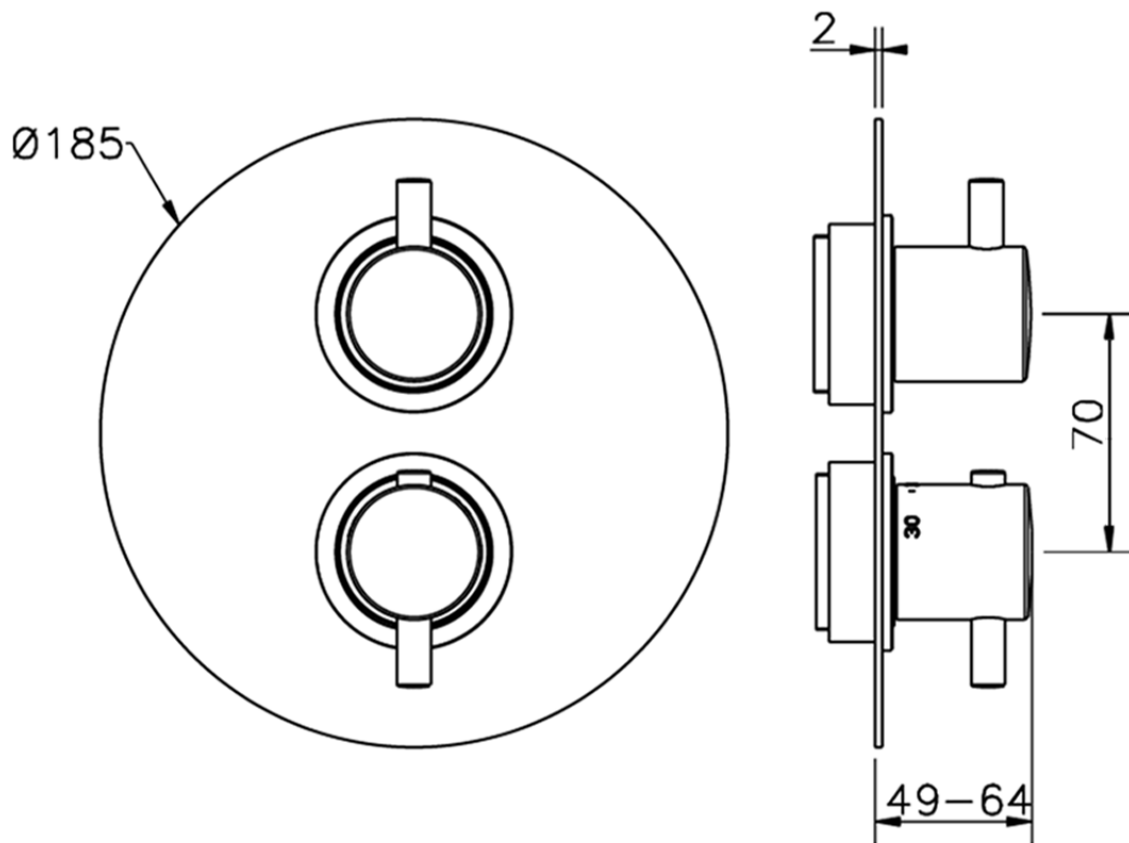

Exposed part for con.thermo.shower valve, 2-outlet THERMO_MT018100

MT018100

<https://en.huberitalia.com/exposed-part-for-con-thermo-shower-valve-2-outlet-thermo-mt018100>

Piastra/Plate/Plaque/Platte/Placa

2-3mm: XX 25-40 YY 76-91

10 mm: XX 16-31 YY 65-80