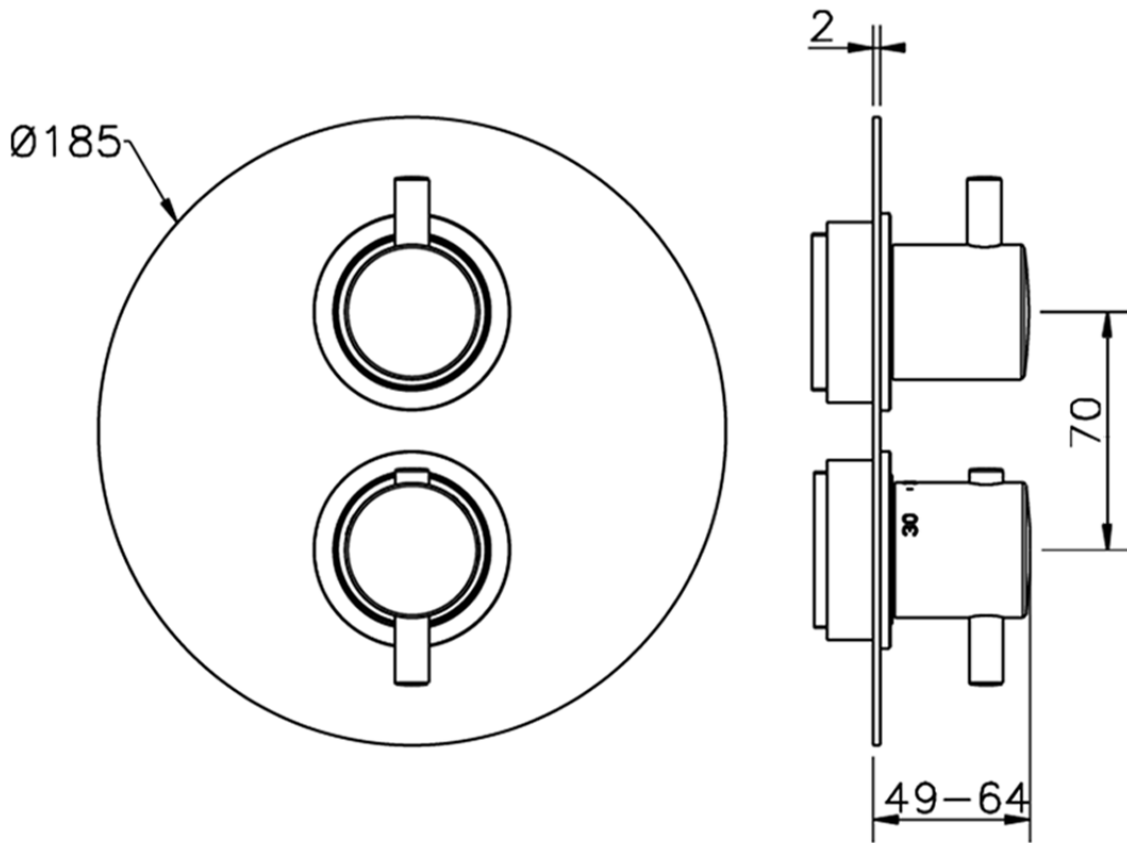

Exposed part for con.thermo.shower valve, 2-outlet THERMO_MT018100

MT018100

<https://en.huberitalia.com/exposed-part-for-con-thermo-shower-valve-2-outlet-thermo-mt018100>

Piastra/Plate/Plaque/Platte/Placa

2-3mm: XX 25-40 YY 76-91

10 mm: XX 16-31 YY 65-80

ZB018101

<https://en.huberitalia.com/2-outlet-concealed-thermostatic-shower-valve-concealed-zb018101>

2026-04-29