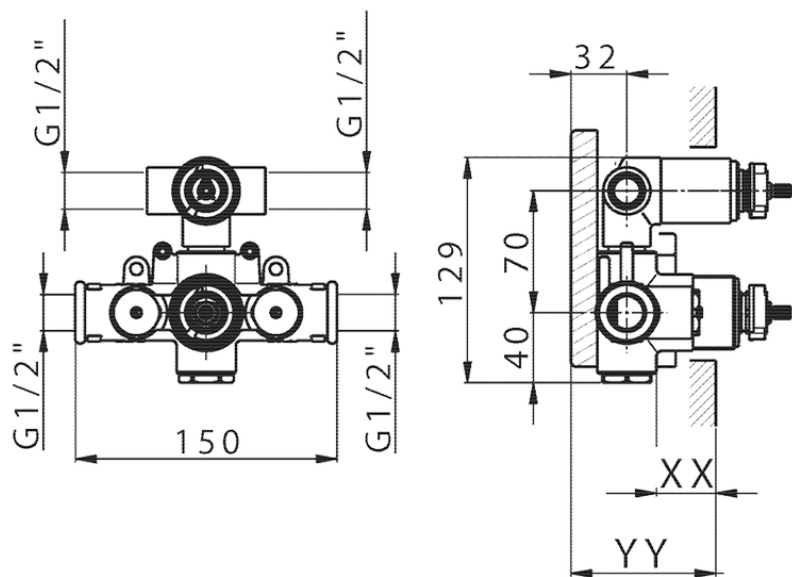

Exposed part for con.thermo.shower valve, 2-outlet THERMO_MT018100

MT018100

<https://en.huberitalia.com/exposed-part-for-con-thermo-shower-valve-2-outlet-thermo-mt018100>

Piastra/Plate/Plaque/Platte/Placa

2-3mm: XX 25-40 YY 76-91

10 mm: XX 16-31 YY 65-80