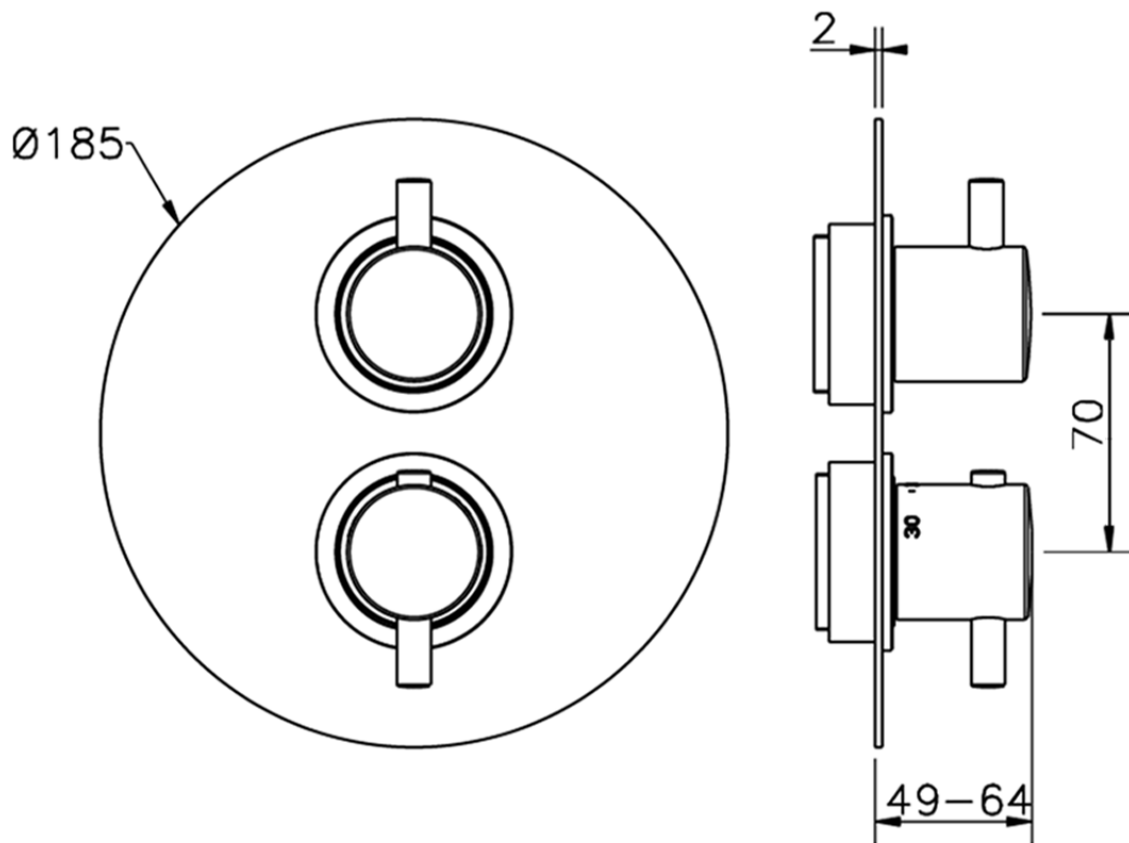

Exposed part for con.thermo.shower valve, 2-outlet THERMO_MT018100

MT018100

<https://en.huberitalia.com/exposed-part-for-con-thermo-shower-valve-2-outlet-thermo-mt018100>

Piastra/Plate/Plaque/Platte/Placa

2-3mm: XX 25-40 YY 76-91

10 mm: XX 16-31 YY 65-80

ZB018101

<https://en.huberitalia.com/2-outlet-concealed-thermostatic-shower-valve-concealed-zb018101>

2026-04-06