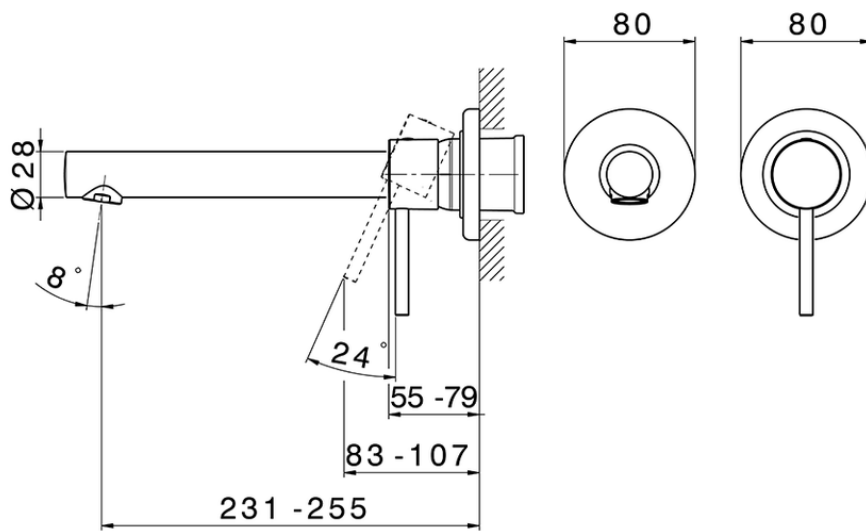

## Exposed part for single lever washbasin valve TRATTO EVO\_TV005512

TV005512

<https://en.huberitalia.com/exposed-part-for-single-lever-washbasin-valve-tratto-evo-tv005512>

Piastra/Plate/Plaque/Platte/Placa

2-3mm: XX 56-76

10mm: XX 48-68