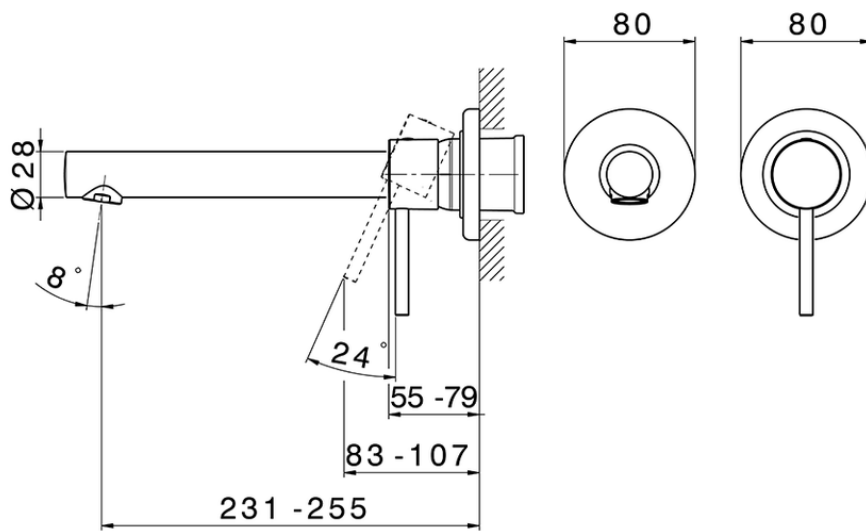

Exposed part for single lever washbasin valve TRATTO EVO_TV005512

TV005512

<https://en.huberitalia.com/exposed-part-for-single-lever-washbasin-valve-tratto-evo-tv005512>

Piastra/Plate/Plaque/Platte/Placa

2-3mm: XX 56-76

10mm: XX 48-68