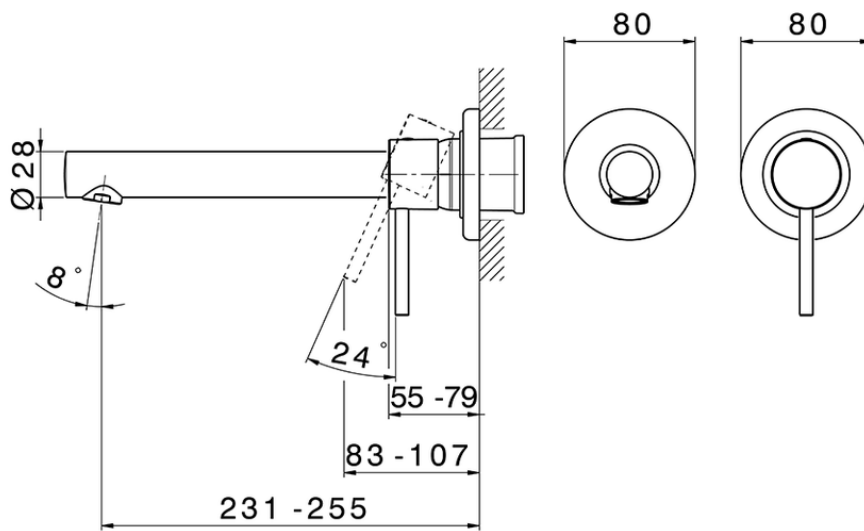

Exposed part for single lever washbasin valve TRATTO EVO_TV00512

TV00512

<https://en.huberitalia.com/exposed-part-for-single-lever-washbasin-valve-tratto-evo-tv00512>

Piastra/Plate/Plaque/Platte/Placa

2-3mm: XX 56-76

10mm: XX 48-68