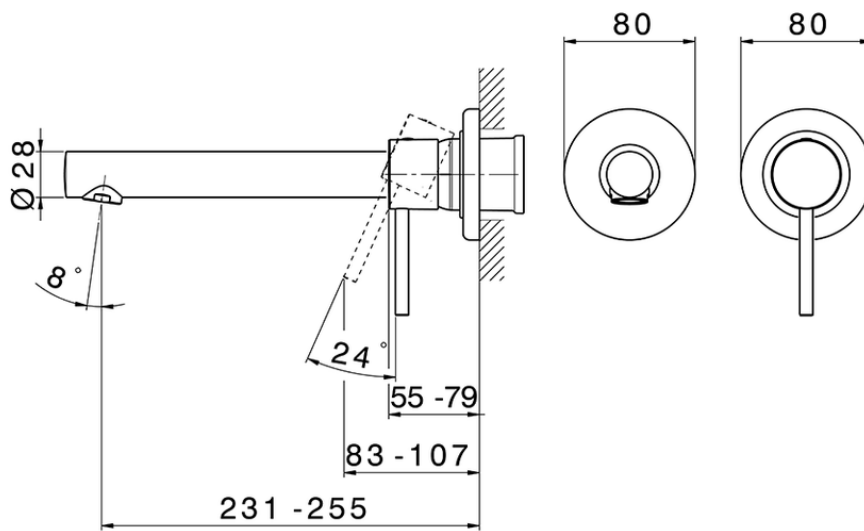

## Exposed part for single lever washbasin valve TRATTO EVO\_TV00512

TV00512

<https://en.huberitalia.com/exposed-part-for-single-lever-washbasin-valve-tratto-evo-tv00512>

Piastra/Plate/Plaque/Platte/Placa

2-3mm: XX 56-76

10mm: XX 48-68