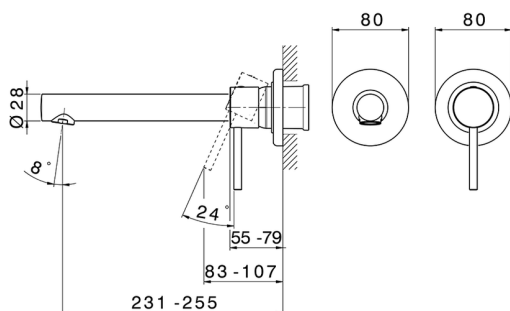

Exposed part for single lever washbasin valve TRATTO EVO_TV005512

MODEL **TV005512**

Exposed part for single lever washbasin valve, without concealed part, spout L.250 mm, for item Easy-Box ZB002450 and art.ZB025510

AVAILABLE FINISHINGS

CHARACTERISTICS

Installation **Concealed**

Required concealed parts **ZB002450**

Concealed single lever washbasin mixer Easy-Box CONCEALED_ZB002450

MODEL **ZB002450**

Concealed single lever washbasin mixer
Easy-Box, with protection guard box, without trim kit

AVAILABLE FINISHINGS

04 04 Without finishing

CHARACTERISTICS

Installation	Concealed
Cartridge Spare Parts	ZZ95409000
35 mm Cartridge	
Concealed	1

Piastra/Plate/Plaque/Platte/Placa

2-3mm: XX 56-76

10mm: XX 48-68