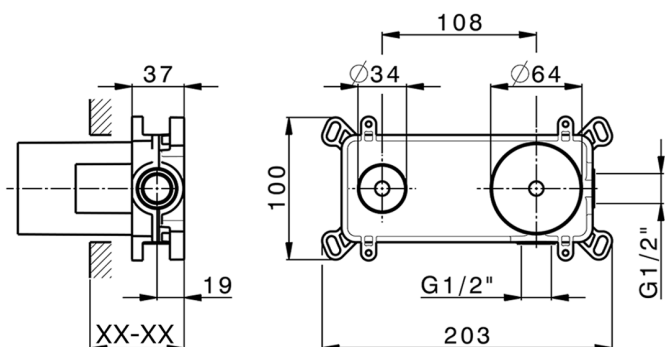

## Exposed part for single lever washbasin valve TRATTO EVO\_TV005512

MODEL **TV005512**

Exposed part for single lever washbasin valve, without concealed part, spout L.250 mm, for item Easy-Box ZB002450 and art. ZB025510

## Concealed single lever washbasin mixer Easy-Box CONCEALED\_ZB002450

MODEL **ZB002450**

Concealed single lever washbasin mixer  
Easy-Box, with protection guard box, without trim kit

AVAILABLE FINISHINGS

CHARACTERISTICS

Installation	<b>Concealed</b>
Cartridge Spare Parts	<b>ZZ95409000</b>
<b>35 mm Cartridge</b>	
Concealed	<b>1</b>

Piastra/Plate/Plaque/Platte/Placa

2-3mm: XX 56-76

10mm: XX 48-68