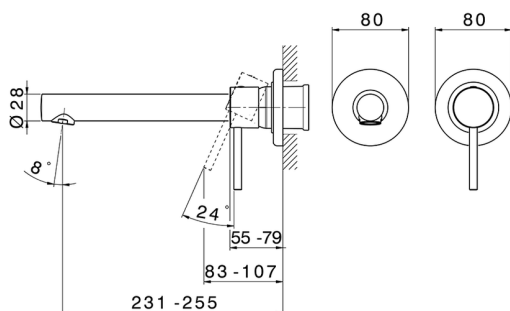

## Exposed part for single lever washbasin valve TRATTO EVO\_TV005512

MODEL **TV005512**

Exposed part for single lever washbasin valve, without concealed part, spout L.250 mm, for item Easy-Box ZB002450 and art.ZB025510

## Concealed single lever washbasin mixer Easy-Box CONCEALED\_ZB002450

MODEL **ZB002450**

Concealed single lever washbasin mixer  
Easy-Box, with protection guard box, without trim kit

AVAILABLE FINISHINGS

CHARACTERISTICS

Installation	<b>Concealed</b>
Cartridge Spare Parts	<b>ZZ95409000</b>
<b>35 mm Cartridge</b>	
Concealed	<b>1</b>

Piastra/Plate/Plaque/Platte/Placa

2-3mm: XX 56-76

10mm: XX 48-68