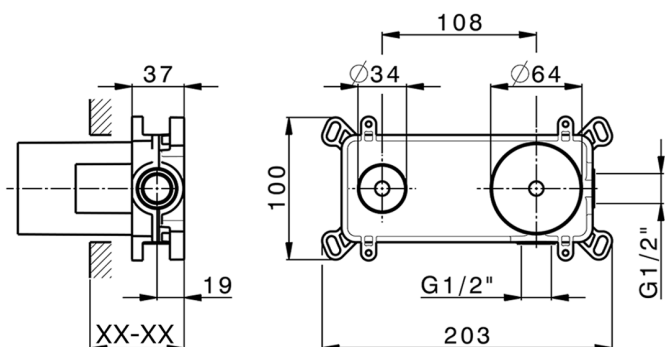

Concealed single lever washbasin mixer Easy-Box CONCEALED_ZB002450

MODEL **ZB002450**

Concealed single lever washbasin mixer
Easy-Box, with protection guard box, without trim kit

AVAILABLE FINISHINGS

CHARACTERISTICS

Installation	Concealed
Cartridge Spare Parts	ZZ95409000
35 mm Cartridge	
Concealed	1

Piastra/Plate/Plaque/Platte/Placa

2-3mm: XX 56-76

10mm: XX 48-68

DeviaStop

The Huber Devia Stop technology allows to adjust the water flow and to direct it to the selected output point (overhead soaker, hand shower, etc).

2026-07-01