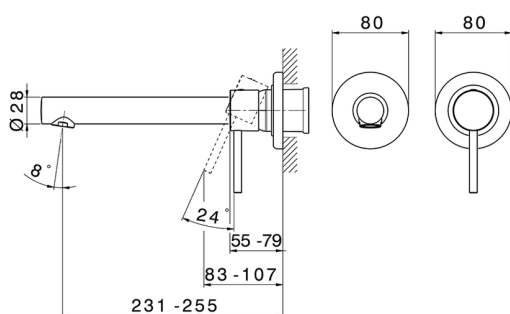

## Exposed part for single lever washbasin valve TRATTO EVO\_TV005512

MODEL **TV005512**

Exposed part for single lever washbasin valve, without concealed part, spout L.250 mm, for item Easy-Box ZB002450 and art.ZB025510

## Concealed single lever washbasin mixer Easy-Box CONCEALED\_ZB002450

MODEL **ZB002450**

Concealed single lever washbasin mixer  
Easy-Box, with protection guard box, without trim kit

AVAILABLE FINISHINGS

CHARACTERISTICS

Installation	<b>Concealed</b>
Cartridge Spare Parts	<b>ZZ95409000</b>
<b>35 mm Cartridge</b>	
Concealed	<b>1</b>

Piastra/Plate/Plaque/Platte/Placa

2-3mm: XX 56-76

10mm: XX 48-68