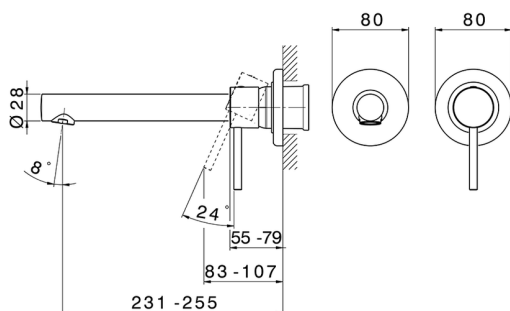

Exposed part for single lever washbasin valve TRATTO EVO_TV005512

MODEL **TV005512**

Exposed part for single lever washbasin valve, without concealed part, spout L.250 mm, for item Easy-Box ZB002450 and art.ZB025510

AVAILABLE FINISHINGS

CHARACTERISTICS

Installation **Concealed**

Required concealed parts **ZB002450**

Concealed single lever washbasin mixer Easy-Box CONCEALED_ZB002450

MODEL **ZB002450**

Concealed single lever washbasin mixer
Easy-Box, with protection guard box, without trim kit

AVAILABLE FINISHINGS

CHARACTERISTICS

Installation	Concealed
Cartridge Spare Parts	ZZ95409000
35 mm Cartridge	
Concealed	1

Piastra/Plate/Plaque/Platte/Placa

2-3mm: XX 56-76

10mm: XX 48-68

DeviaStop

The Huber Devia Stop technology allows to adjust the water flow and to direct it to the selected output point (overhead soaker, hand shower, etc).