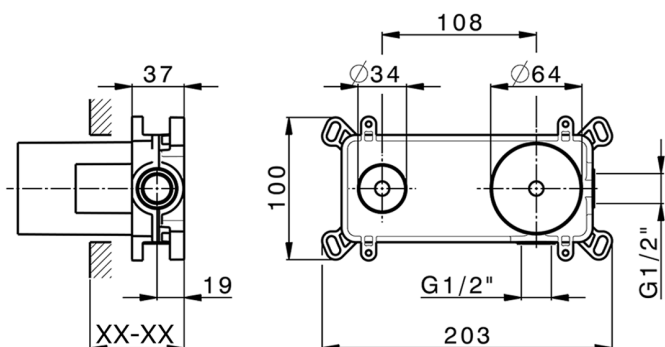

Exposed part for single lever washbasin valve TRATTO EVO_TV005512

MODEL **TV005512**

Exposed part for single lever washbasin valve, without concealed part, spout L.250 mm, for item Easy-Box ZB002450 and art.ZB025510

AVAILABLE FINISHINGS

CHARACTERISTICS

Installation **Concealed**

Required concealed parts **ZB002450**

Concealed single lever washbasin mixer Easy-Box CONCEALED_ZB002450

MODEL **ZB002450**

Concealed single lever washbasin mixer
Easy-Box, with protection guard box, without trim kit

AVAILABLE FINISHINGS

04 04 Without finishing

CHARACTERISTICS

Installation	Concealed
Cartridge Spare Parts	ZZ95409000
35 mm Cartridge	
Concealed	1

Piastra/Plate/Plaque/Platte/Placa

2-3mm: XX 56-76

10mm: XX 48-68