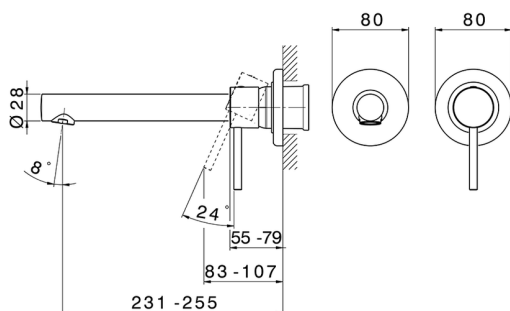

## Exposed part for single lever washbasin valve TRATTO EVO\_TV005512

MODEL **TV005512**

Exposed part for single lever washbasin valve, without concealed part, spout L.250 mm, for item Easy-Box ZB002450 and art. ZB025510

## Concealed single lever washbasin mixer Easy-Box CONCEALED\_ZB002450

MODEL **ZB002450**

Concealed single lever washbasin mixer  
Easy-Box, with protection guard box, without trim kit

AVAILABLE FINISHINGS

CHARACTERISTICS

Installation	<b>Concealed</b>
Cartridge Spare Parts	<b>ZZ95409000</b>
<b>35 mm Cartridge</b>	
Concealed	<b>1</b>

Piastra/Plate/Plaque/Platte/Placa

2-3mm: XX 56-76

10mm: XX 48-68