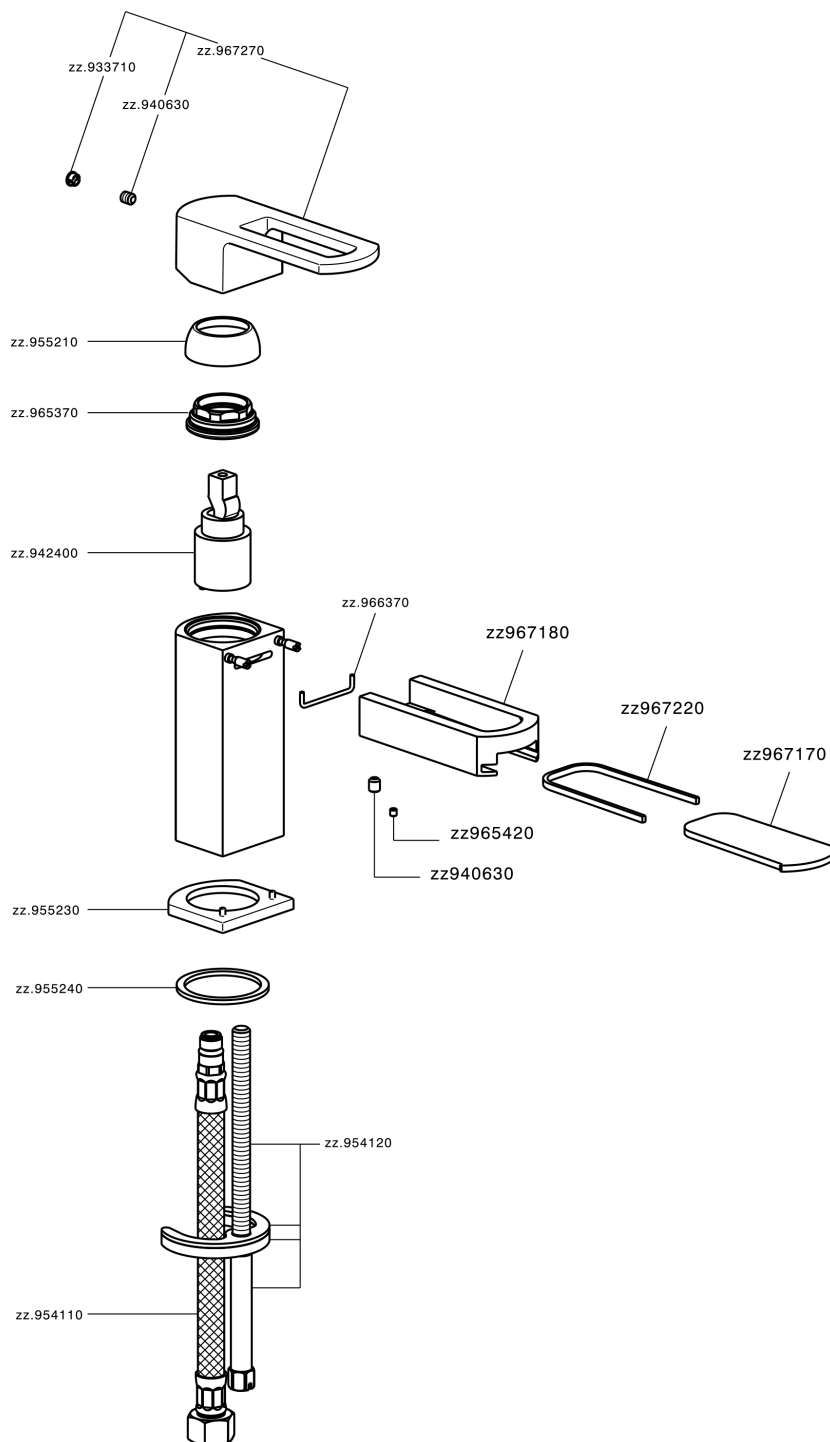

Single lever bidet mixer DADO_DC000560

DC000560

<https://en.huberitalia.com/single-lever-bidet-mixer-dado-dc000560>

2025-04-08