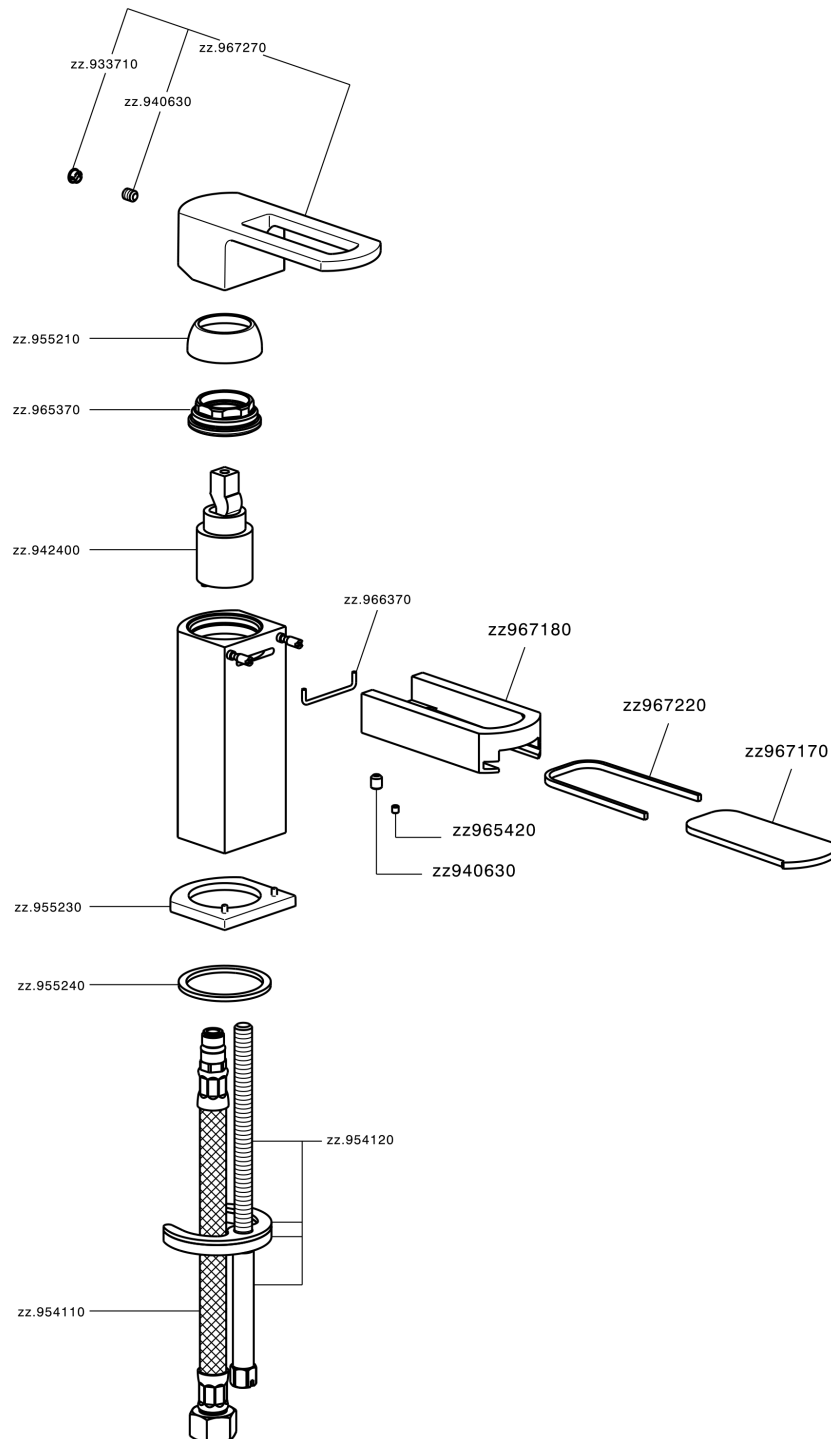

Single lever bidet mixer DADO_DC000560

DC000560

<https://en.huberitalia.com/single-lever-bidet-mixer-dado-dc000560>

2025-04-03