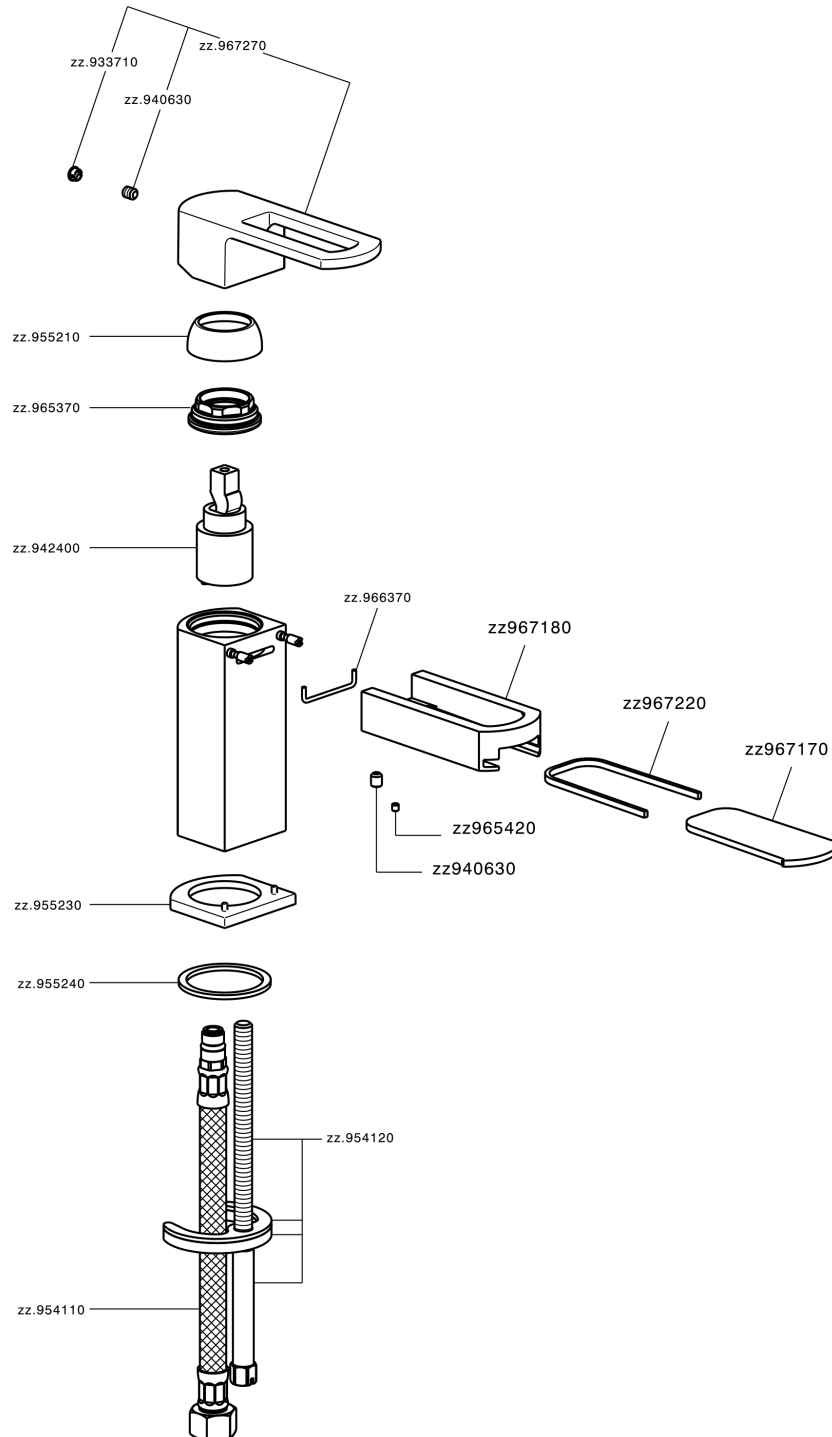

## Single lever bidet mixer DADO\_DC000560

DC000560

<https://en.huberitalia.com/single-lever-bidet-mixer-dado-dc000560>

2025-04-08