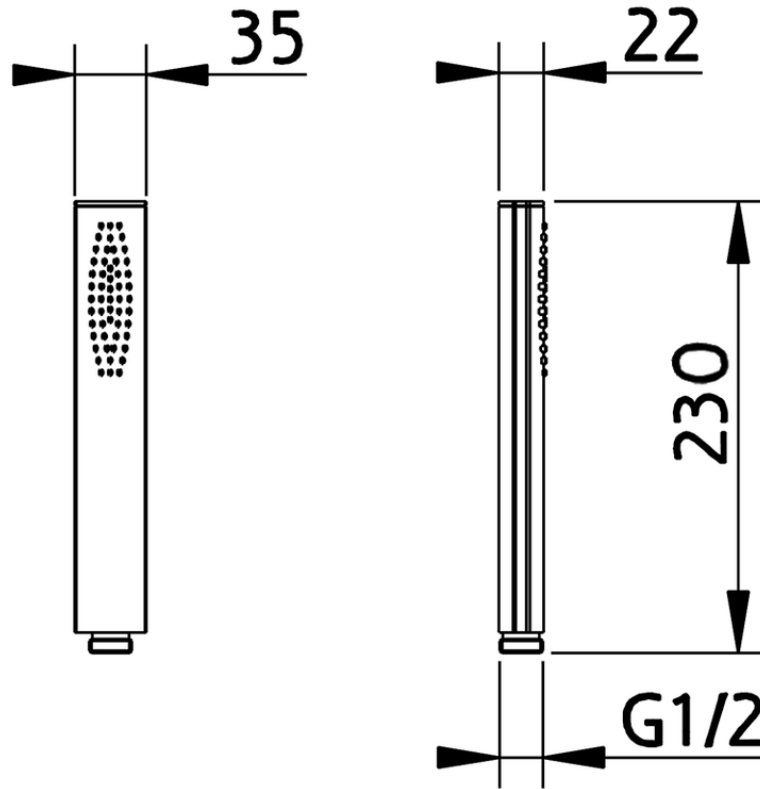

Brass Minimal handshower SHOWER_05.DO.28H.

05.DO.28H.

<https://en.huberitalia.com/brass-minimal-handshower-shower-05-do-28h>

2024-09-19