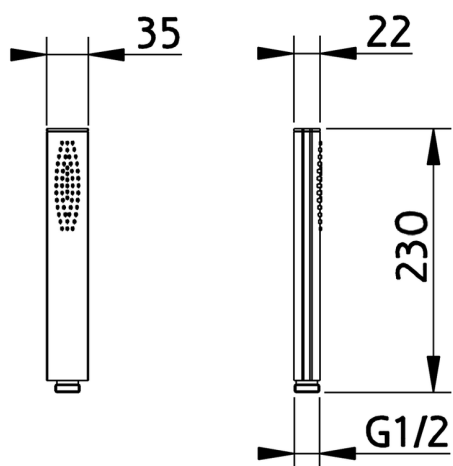

Brass Minimal handshower SHOWER_05.DO.28H.

MODEL **05.DO.28H.**

Brass Minimal handshower, 230x35x22 one spray

AVAILABLE FINISHINGS

CHARACTERISTICS

2024-09-19