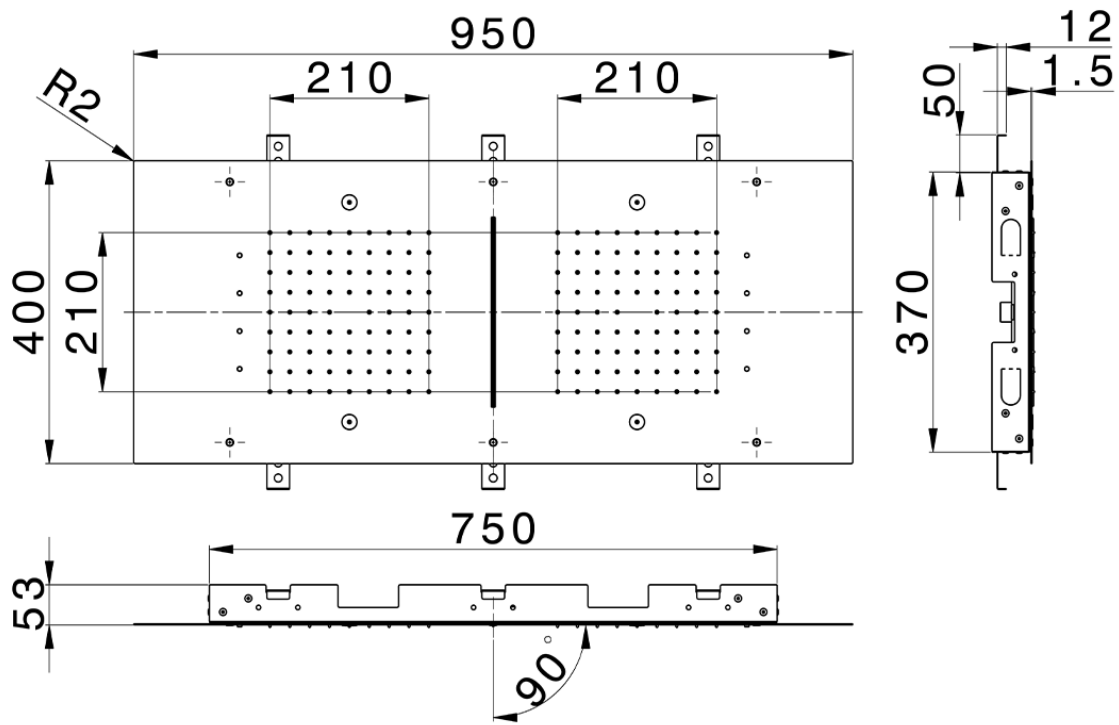

950x400 mm Ceiling showerheads ZEN_ZS1C0385

ZS1C0385

<https://en.huberitalia.com/950x400-mm-ceiling-showerheads-zen-zs1c0385>

2024-11-15