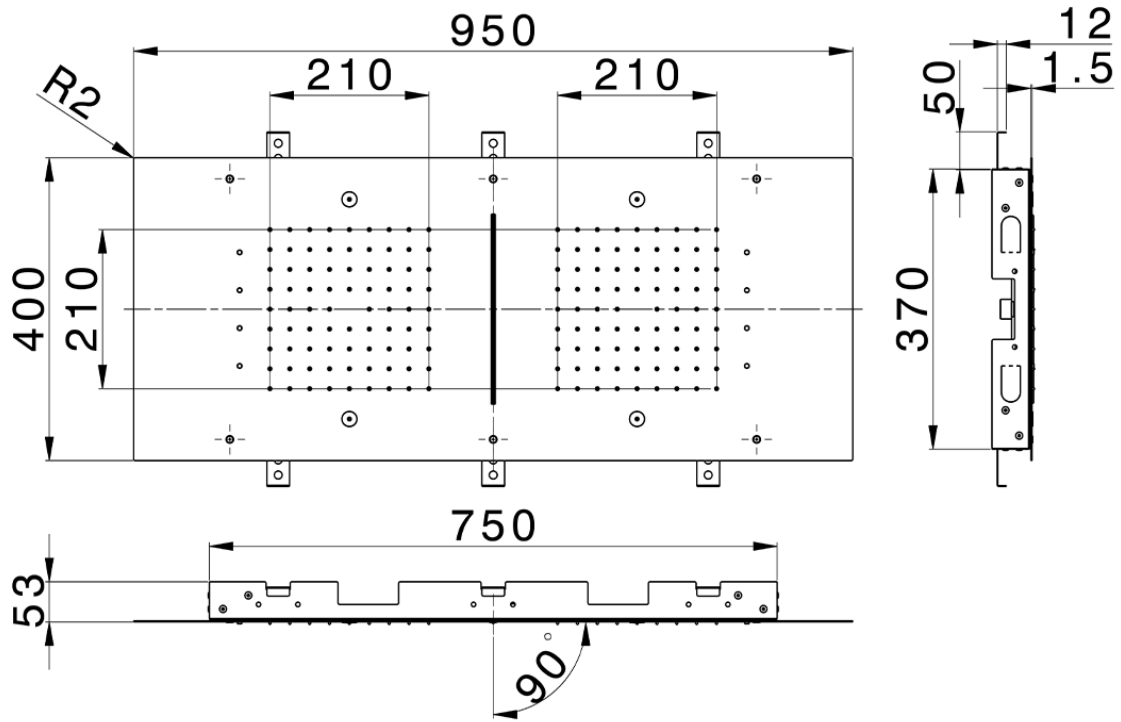

950x400 mm Ceiling showerheads ZEN_ZS1C0385

ZS1C0385

<https://en.huberitalia.com/950x400-mm-ceiling-showerheads-zen-zs1c0385>

2024-11-15