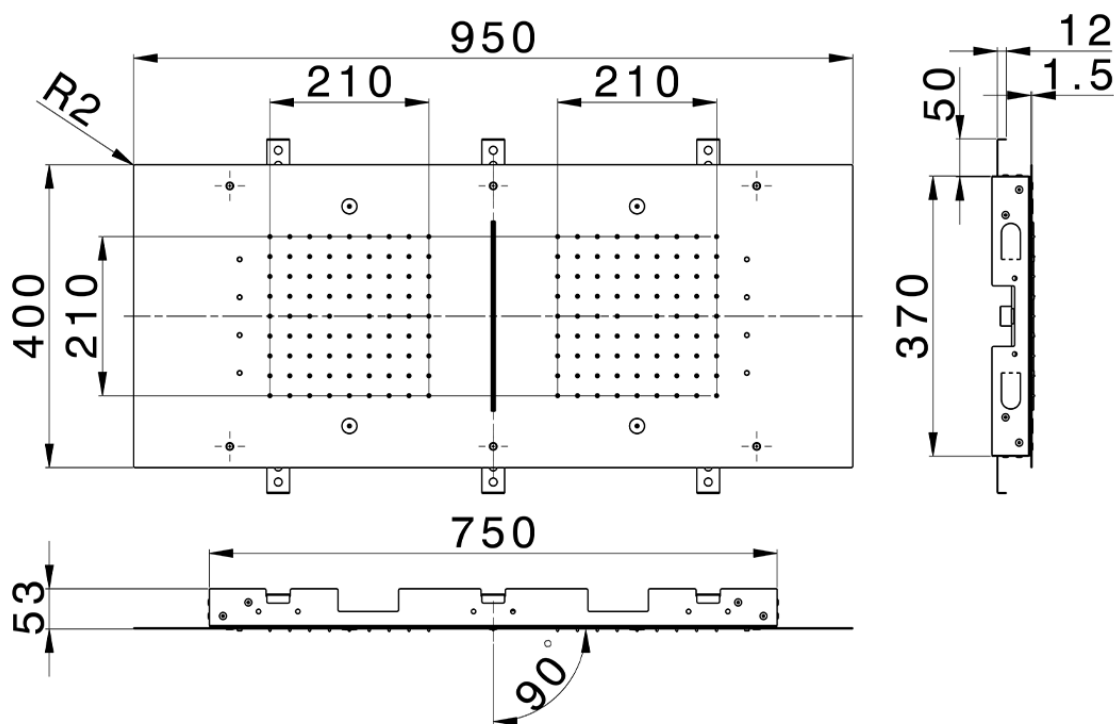

## 950x400 mm Ceiling showerheads ZEN\_ZS1C0385

ZS1C0385

<https://en.huberitalia.com/950x400-mm-ceiling-showerheads-zen-zs1c0385>

2024-11-15