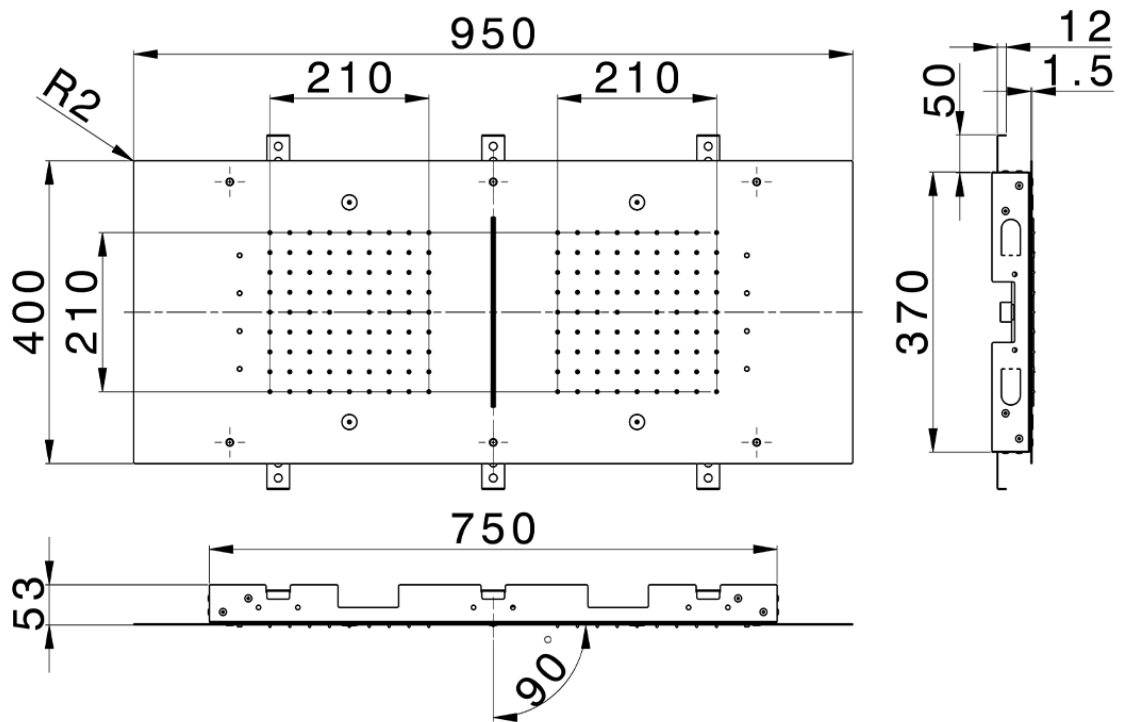

950x400 mm Ceiling showerheads ZEN\_ZS1C0385

ZS1C0385

<https://en.huberitalia.com/950x400-mm-ceiling-showerheads-zen-zs1c0385>

2024-11-15