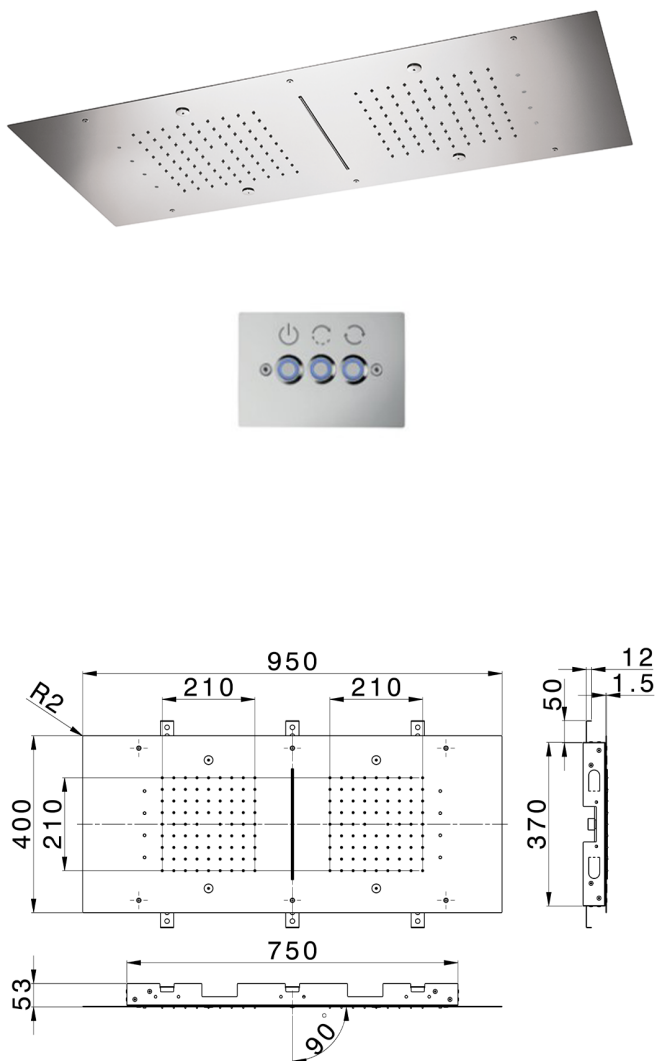

950x400 mm Ceiling showerheads ZEN_ZS1C0385

MODEL **ZS1C0385**

950x400 mm Ceiling showerheads, 2 rain, spraying, waterfall, chromotherapy functions, built-in control included, built-in control included, Stainless Steel AISI 304

AVAILABLE FINISHINGS

- **40** 40 Matt Black
- **4Q** 4Q Matt White
- **D1** D1 Brushed Inox
- **D2** D2 Polished Inox

CHARACTERISTICS

2024-11-15