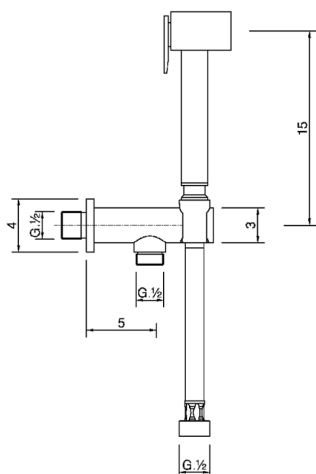

Bidet handshower set HYGENIC SHOWERS_EG007910

MODEL **EG007910**

Bidet handshower set, wall mounted bracket with safety valve, Bidet handshower, PVC 120 cm. Flexible hose

AVAILABLE FINISHINGS

-  **21** 21 Chrome
-  **24** 24 Gold

CHARACTERISTICS

Bidet handshower

2026-04-10