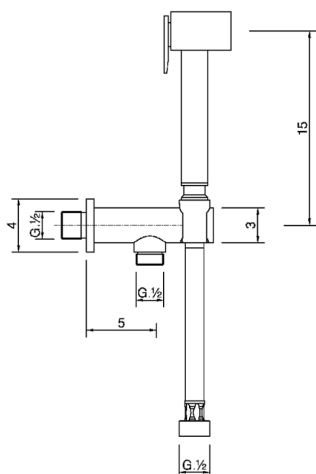

2026-05-02