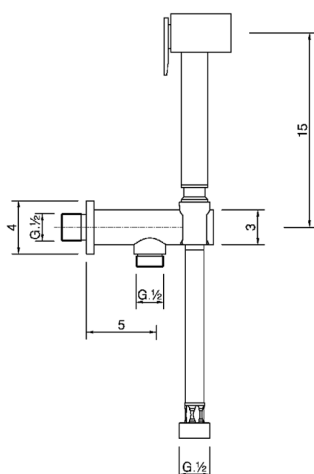

2026-06-26