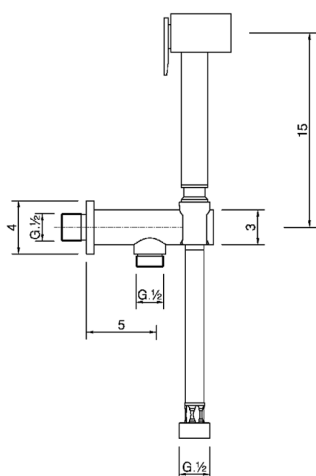

2026-04-06