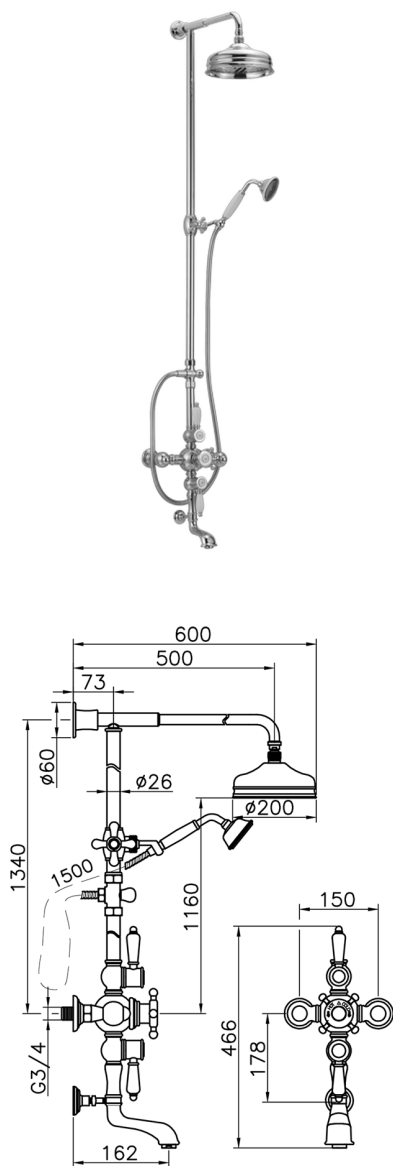

3-function Thermostatic bath set COLUMNS_592.VN21H.

MODEL **592.VN21H.**

3-function Thermostatic bath set, 2-outlet diverter, not Adjustable Column, 2 Stopvalves, sliding handshower bracket, 78 mm Brass Classic one spray handshower, 200 mm Brass round headshower, 150 cm Brass flexible hose

AVAILABLE FINISHINGS

-  **AC** AC Satin Brushed Nickel
-  **AG** AG Antique Gold
-  **BA** BA Old Bronze
-  **CR** CR Chrome

CHARACTERISTICS

Cartridge Spare Parts **24.04A.PP**

8x20 Plus P Thermostatic Valve