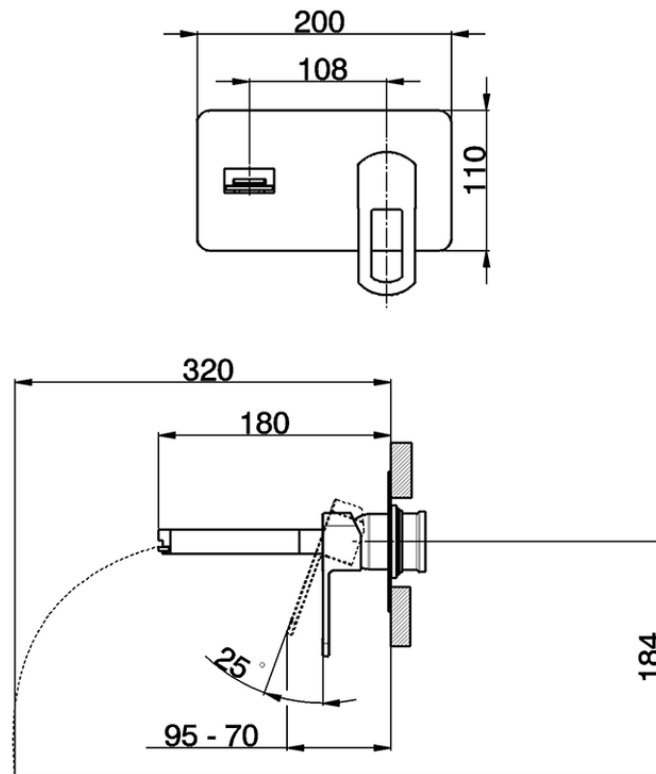

## Exposed part for single lever washbasin valve DADO\_DC005511

DC005511

<https://en.huberitalia.com/exposed-part-for-single-lever-washbasin-valve-dado-dc005511>

2026-02-24