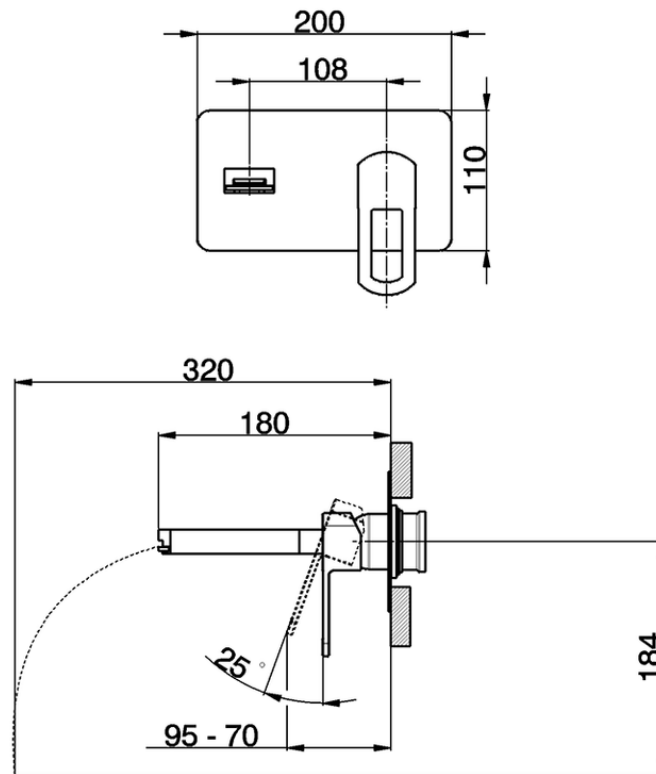

Exposed part for single lever washbasin valve DADO_DC005511

DC005511

<https://en.huberitalia.com/exposed-part-for-single-lever-washbasin-valve-dado-dc005511>

2026-04-08