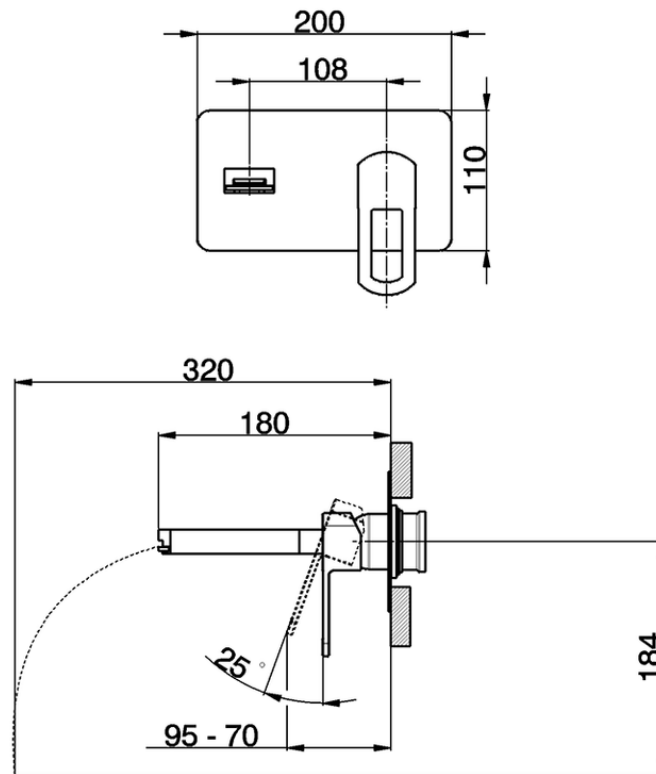

Exposed part for single lever washbasin valve DADO_DC005511

DC005511

<https://en.huberitalia.com/exposed-part-for-single-lever-washbasin-valve-dado-dc005511>

2026-06-09