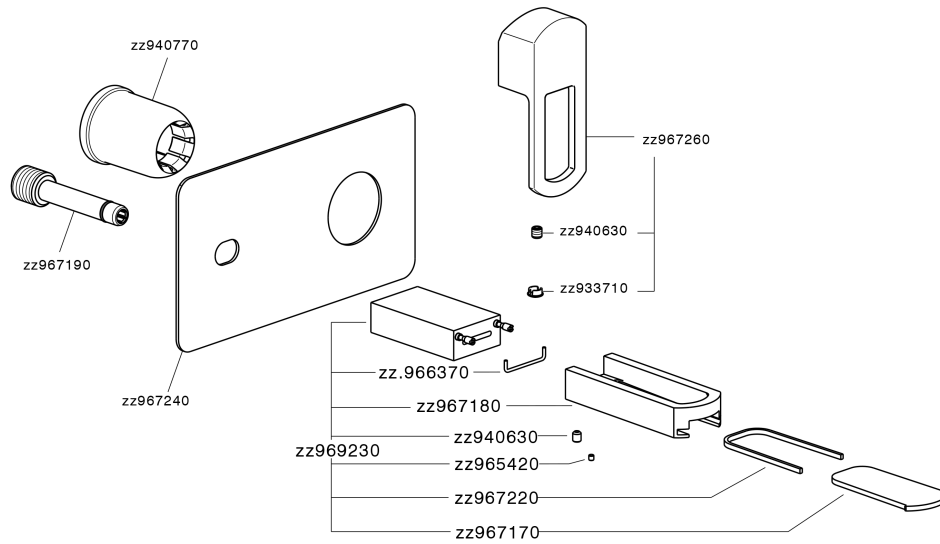

## Exposed part for single lever washbasin valve DADO\_DC005511

DC005511

<https://en.huberitalia.com/exposed-part-for-single-lever-washbasin-valve-dado-dc005511>

2026-04-08