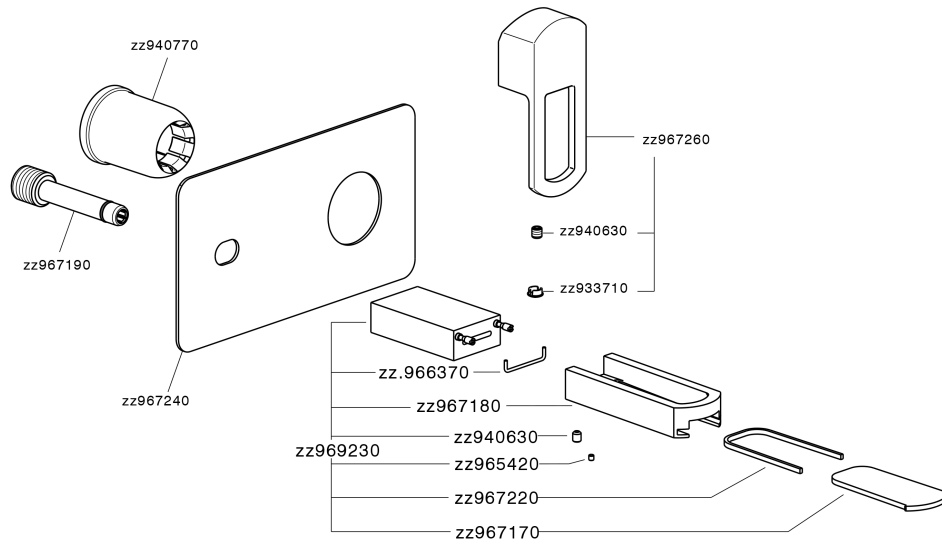

Exposed part for single lever washbasin valve DADO_DC005511

DC005511

<https://en.huberitalia.com/exposed-part-for-single-lever-washbasin-valve-dado-dc005511>

2026-06-27