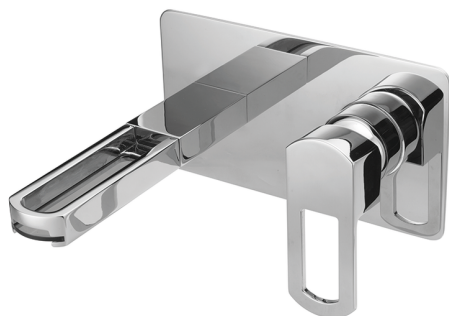

Exposed part for single lever washbasin valve DADO_DC005511

MODEL **DC005511**

Exposed part for single lever washbasin valve, without concealed part, spout plate available in chrome or smoked finish, spout L. 180 mm, for item Easy-Box ZB002450 and art. ZB025510

AVAILABLE FINISHINGS

-  **21** 21 Chrome
-  **2F** 2F Brushed Nickel
-  **6U** 6U Chrome/Smoked

CHARACTERISTICS

Installation **Concealed**

Required concealed parts **ZB025510**

Exposed part for single lever washbasin valve DADO_DC005511

DC005511

<https://en.huberitalia.com/exposed-part-for-single-lever-washbasin-valve-dado-dc005511>

2026-06-06