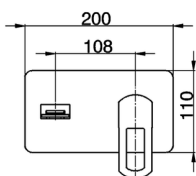

Exposed part for single lever washbasin valve DADO_DC005511

MODEL **DC005511**

Exposed part for single lever washbasin valve, without concealed part, spout plate available in chrome or smoked finish, spout L. 180 mm, for item Easy-Box ZB002450 and art. ZB025510

AVAILABLE FINISHINGS

-  **21** 21 Chrome
-  **2F** 2F Brushed Nickel
-  **6U** 6U Chrome/Smoked

CHARACTERISTICS

Installation **Concealed**

Required concealed parts **ZB025510**

Exposed part for single lever washbasin valve DADO_DC005511

DC005511

<https://en.huberitalia.com/exposed-part-for-single-lever-washbasin-valve-dado-dc005511>

2026-06-06