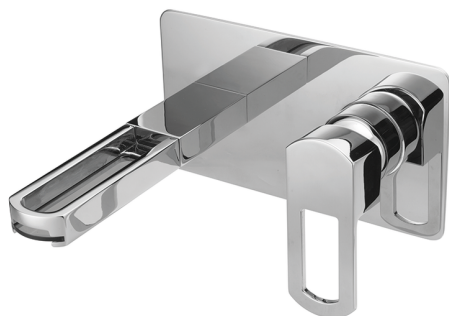

Exposed part for single lever washbasin valve DADO_DC005511

MODEL **DC005511**

Exposed part for single lever washbasin valve, without concealed part, spout plate available in chrome or smoked finish, spout L. 180 mm, for item Easy-Box ZB002450 and art. ZB025510

AVAILABLE FINISHINGS

- 
21 21 Chrome
- 
2F 2F Brushed Nickel
- 
6U 6U Chrome/Smoked

CHARACTERISTICS

Installation **Concealed**

Required concealed parts **ZB025510**

Exposed part for single lever washbasin valve DADO_DC005511

DC005511

<https://en.huberitalia.com/exposed-part-for-single-lever-washbasin-valve-dado-dc005511>

2026-06-27