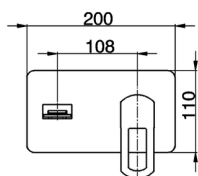

Exposed part for single lever washbasin valve DADO_DC005511

MODEL **DC005511**

Exposed part for single lever washbasin valve, without concealed part, spout plate available in chrome or smoked finish, spout L. 180 mm, for item Easy-Box ZB002450 and art. ZB025510

AVAILABLE FINISHINGS

- 
21 21 Chrome
- 
2F 2F Brushed Nickel
- 
6U 6U Chrome/Smoked

CHARACTERISTICS

Installation **Concealed**

Required concealed parts **ZB025510**

Exposed part for single lever washbasin valve DADO_DC005511

DC005511

<https://en.huberitalia.com/exposed-part-for-single-lever-washbasin-valve-dado-dc005511>

2026-06-27