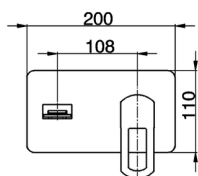

Exposed part for single lever washbasin valve DADO_DC005511

MODEL **DC005511**

Exposed part for single lever washbasin valve, without concealed part, spout plate available in chrome or smoked finish, spout L. 180 mm, for item Easy-Box ZB002450 and art. ZB025510

AVAILABLE FINISHINGS

-  **21** 21 Chrome
-  **2F** 2F Brushed Nickel
-  **6U** 6U Chrome/Smoked

CHARACTERISTICS

Installation **Concealed**

Required concealed parts **ZB025510**

Exposed part for single lever washbasin valve DADO_DC005511

DC005511

<https://en.huberitalia.com/exposed-part-for-single-lever-washbasin-valve-dado-dc005511>

2026-04-11