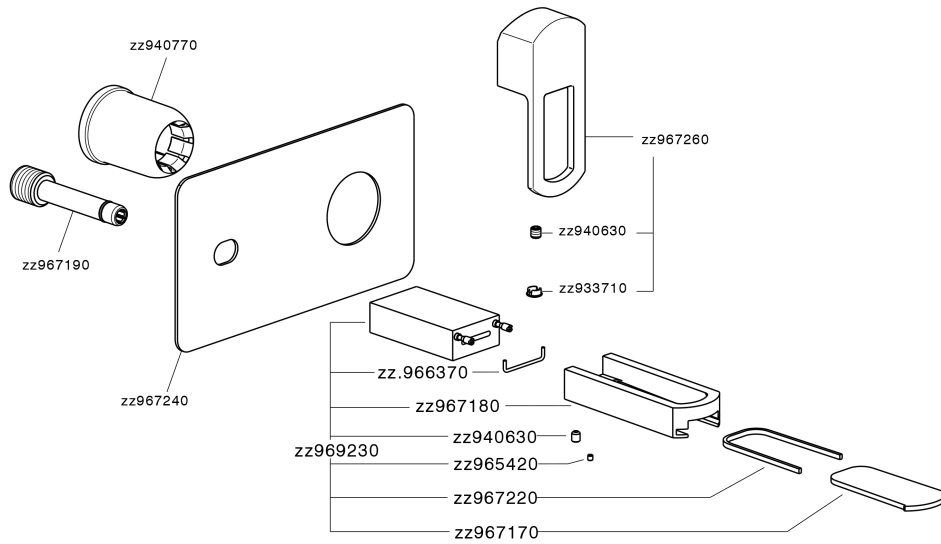

Exposed part for single lever washbasin valve DADO_DC005511

MODEL **DC005511**

Exposed part for single lever washbasin valve, without concealed part, spout plate available in chrome or smoked finish, spout L. 180 mm, for item Easy-Box ZB002450 and art. ZB025510

AVAILABLE FINISHINGS

-  **21** 21 Chrome
-  **2F** 2F Brushed Nickel
-  **6U** 6U Chrome/Smoked

CHARACTERISTICS

Installation **Concealed**

Required concealed parts **ZB025510**

Exposed part for single lever washbasin valve DADO_DC005511

DC005511

<https://en.huberitalia.com/exposed-part-for-single-lever-washbasin-valve-dado-dc005511>

2026-06-06