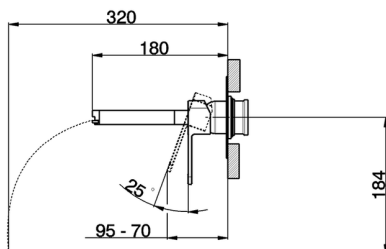

Exposed part for single lever washbasin valve DADO_DC005511

MODEL **DC005511**

Exposed part for single lever washbasin valve, without concealed part, spout plate available in chrome or smoked finish, spout L. 180 mm, for item Easy-Box ZB002450 and art. ZB025510

AVAILABLE FINISHINGS

- 
21 21 Chrome
- 
2F 2F Brushed Nickel
- 
6U 6U Chrome/Smoked

CHARACTERISTICS

Installation **Concealed**

Required concealed parts **ZB025510**

Exposed part for single lever washbasin valve DADO_DC005511

DC005511

<https://en.huberitalia.com/exposed-part-for-single-lever-washbasin-valve-dado-dc005511>

2026-06-27