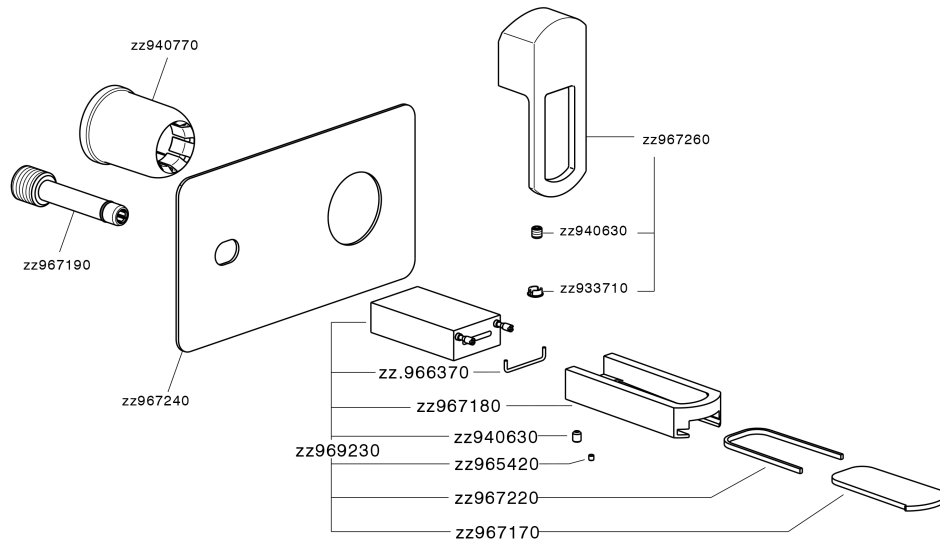

Exposed part for single lever washbasin valve DADO_DC005511

MODEL **DC005511**

Exposed part for single lever washbasin valve, without concealed part, spout plate available in chrome or smoked finish, spout L. 180 mm, for item Easy-Box ZB002450 and art. ZB025510

AVAILABLE FINISHINGS

- 
21 21 Chrome
- 
2F 2F Brushed Nickel
- 
6U 6U Chrome/Smoked

CHARACTERISTICS

Installation **Concealed**

Required concealed parts **ZB025510**

Exposed part for single lever washbasin valve DADO_DC005511

DC005511

<https://en.huberitalia.com/exposed-part-for-single-lever-washbasin-valve-dado-dc005511>

2026-06-27