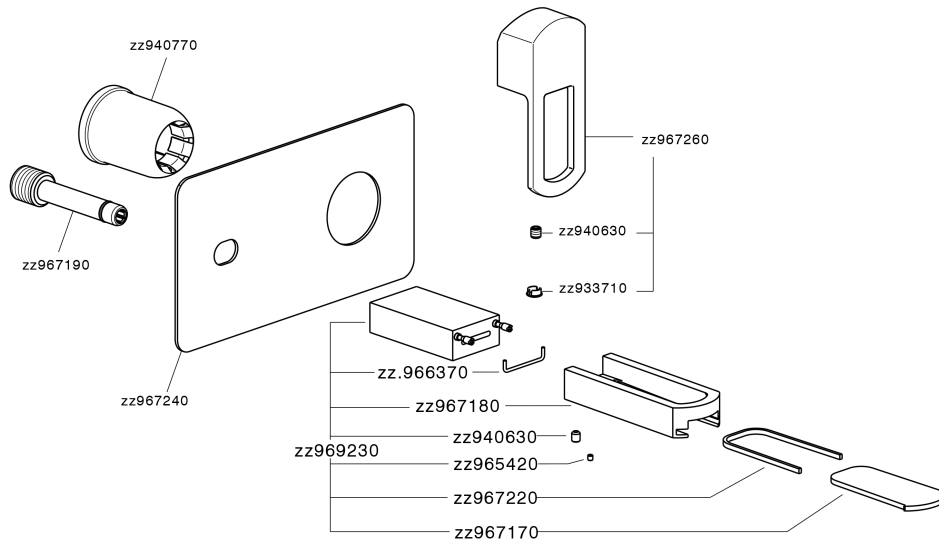

Exposed part for single lever washbasin valve DADO_DC005511

MODEL **DC005511**

Exposed part for single lever washbasin valve, without concealed part, spout plate available in chrome or smoked finish, spout L. 180 mm, for item Easy-Box ZB002450 and art. ZB025510

AVAILABLE FINISHINGS

-  **21** 21 Chrome
-  **2F** 2F Brushed Nickel
-  **6U** 6U Chrome/Smoked

CHARACTERISTICS

Installation **Concealed**

Required concealed parts **ZB025510**

Exposed part for single lever washbasin valve DADO_DC005511

DC005511

<https://en.huberitalia.com/exposed-part-for-single-lever-washbasin-valve-dado-dc005511>

2026-04-11