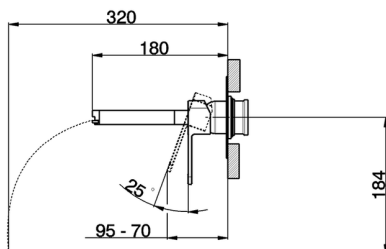

Exposed part for single lever washbasin valve DADO_DC005511

MODEL **DC005511**

Exposed part for single lever washbasin valve, without concealed part, spout plate available in chrome or smoked finish, spout L. 180 mm, for item Easy-Box ZB002450 and art. ZB025510

AVAILABLE FINISHINGS

-  **21** 21 Chrome
-  **2F** 2F Brushed Nickel
-  **6U** 6U Chrome/Smoked

CHARACTERISTICS

Installation **Concealed**

Required concealed parts **ZB025510**

Exposed part for single lever washbasin valve DADO_DC005511

DC005511

<https://en.huberitalia.com/exposed-part-for-single-lever-washbasin-valve-dado-dc005511>

2026-06-06