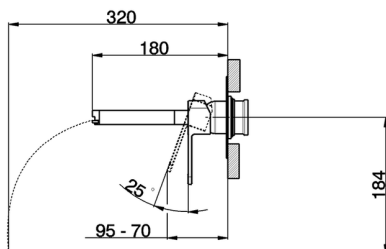

Exposed part for single lever washbasin valve DADO_DC005511

MODEL **DC005511**

Exposed part for single lever washbasin valve, without concealed part, spout plate available in chrome or smoked finish, spout L. 180 mm, for item Easy-Box ZB002450 and art. ZB025510

AVAILABLE FINISHINGS

-  **21** 21 Chrome
-  **2F** 2F Brushed Nickel
-  **6U** 6U Chrome/Smoked

CHARACTERISTICS

Installation **Concealed**

Required concealed parts **ZB025510**

Exposed part for single lever washbasin valve DADO_DC005511

DC005511

<https://en.huberitalia.com/exposed-part-for-single-lever-washbasin-valve-dado-dc005511>

2026-04-11