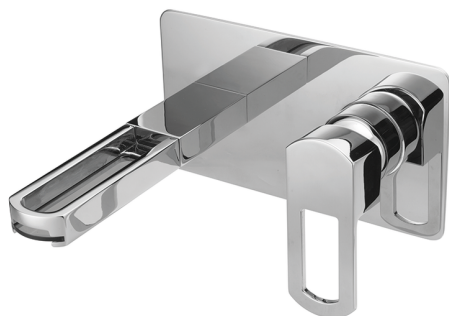

Exposed part for single lever washbasin valve DADO_DC005511

MODEL **DC005511**

Exposed part for single lever washbasin valve, without concealed part, spout plate available in chrome or smoked finish, spout L. 180 mm, for item Easy-Box ZB002450 and art. ZB025510

AVAILABLE FINISHINGS

-  **21** 21 Chrome
-  **2F** 2F Brushed Nickel
-  **6U** 6U Chrome/Smoked

CHARACTERISTICS

Installation **Concealed**

Required concealed parts **ZB025510**

Exposed part for single lever washbasin valve DADO_DC005511

DC005511

<https://en.huberitalia.com/exposed-part-for-single-lever-washbasin-valve-dado-dc005511>

2026-04-11