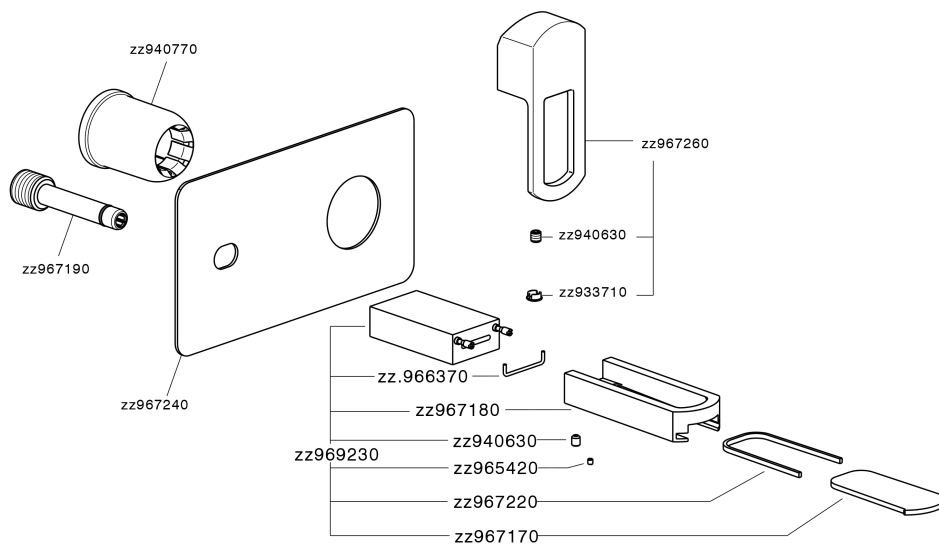

Exposed part for single lever washbasin valve DADO_DC005511

DC005511

<https://en.huberitalia.com/exposed-part-for-single-lever-washbasin-valve-dado-dc005511>

2026-04-06