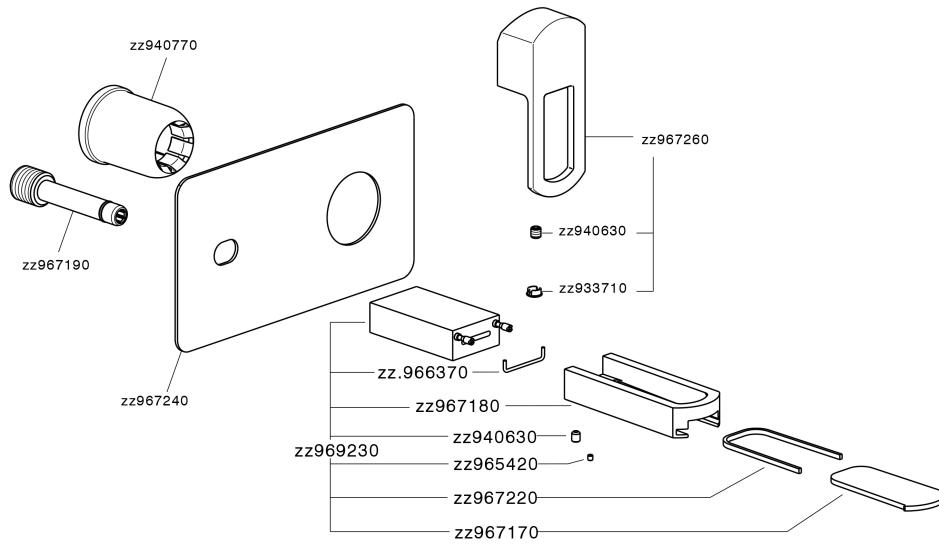

Exposed part for single lever washbasin valve DADO_DC005511

DC005511

<https://en.huberitalia.com/exposed-part-for-single-lever-washbasin-valve-dado-dc005511>

2026-05-15