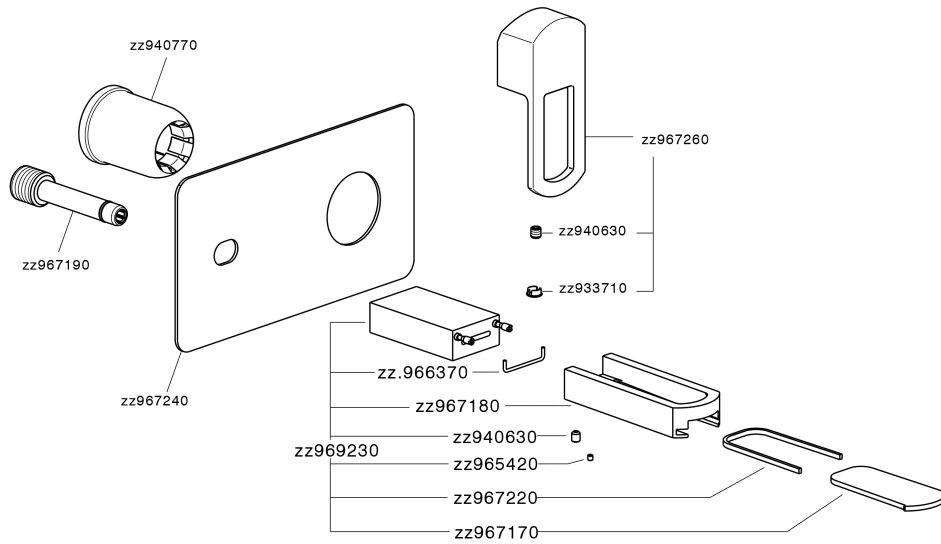

Exposed part for single lever washbasin valve DADO_DC005511

DC005511

<https://en.huberitalia.com/exposed-part-for-single-lever-washbasin-valve-dado-dc005511>

2026-06-05