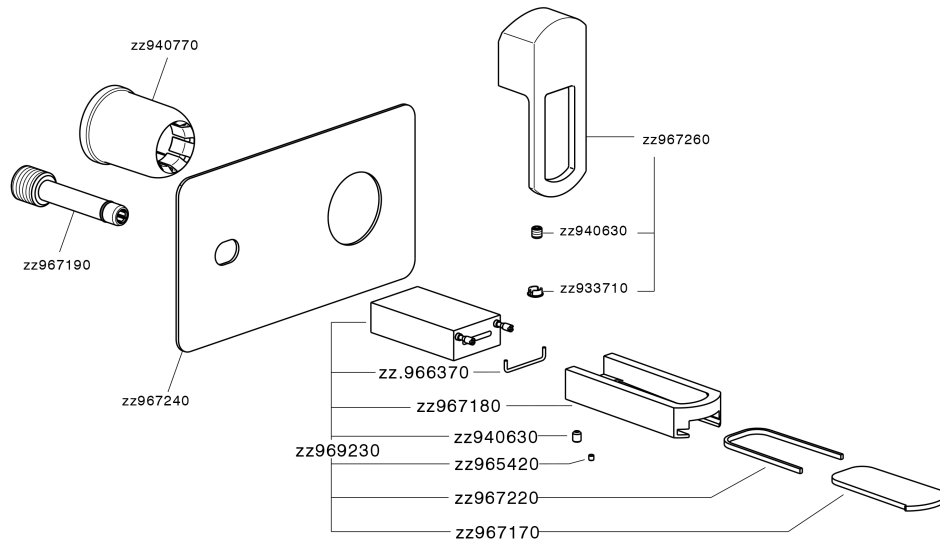

Exposed part for single lever washbasin valve DADO_DC005511

DC005511

<https://en.huberitalia.com/exposed-part-for-single-lever-washbasin-valve-dado-dc005511>

2026-05-15