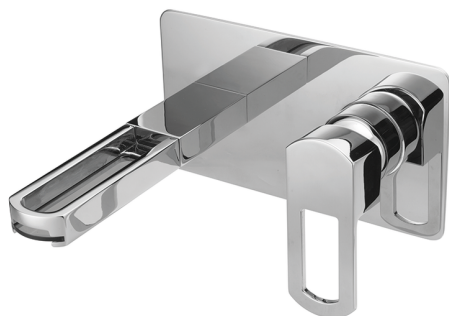

Exposed part for single lever washbasin valve DADO_DC005511

MODEL **DC005511**

Exposed part for single lever washbasin valve, without concealed part, spout plate available in chrome or smoked finish, spout L. 180 mm, for item Easy-Box ZB002450 and art. ZB025510

AVAILABLE FINISHINGS

- 
21 21 Chrome
- 
2F 2F Brushed Nickel
- 
6U 6U Chrome/Smoked

CHARACTERISTICS

Installation **Concealed**

Required concealed parts **ZB025510**

Exposed part for single lever washbasin valve DADO_DC005511

DC005511

<https://en.huberitalia.com/exposed-part-for-single-lever-washbasin-valve-dado-dc005511>

2026-06-26