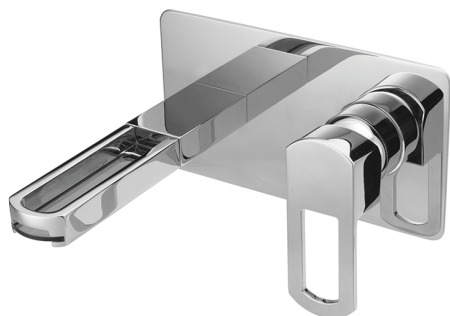

## Exposed part for single lever washbasin valve DADO\_DC005511

MODEL **DC005511**

Exposed part for single lever washbasin valve, without concealed part, spout plate available in chrome or smoked finish, spout L. 180 mm, for item Easy-Box ZB002450 and art. ZB025510

### AVAILABLE FINISHINGS

- 
**21** 21 Chrome
- 
**2F** 2F Brushed Nickel
- 
**6U** 6U Chrome/Smoked

## Exposed part for single lever washbasin valve DADO\_DC005511

DC005511

<https://en.huberitalia.com/exposed-part-for-single-lever-washbasin-valve-dado-dc005511>

2026-05-15