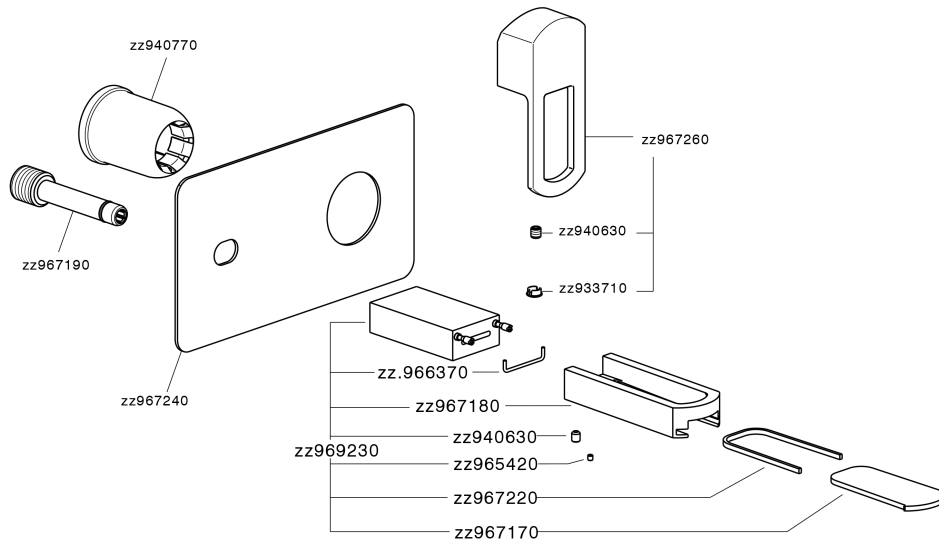

Exposed part for single lever washbasin valve DADO_DC005511

MODEL **DC005511**

Exposed part for single lever washbasin valve, without concealed part, spout plate available in chrome or smoked finish, spout L. 180 mm, for item Easy-Box ZB002450 and art. ZB025510

AVAILABLE FINISHINGS

- 
21 21 Chrome
- 
2F 2F Brushed Nickel
- 
6U 6U Chrome/Smoked

CHARACTERISTICS

Installation **Concealed**

Required concealed parts **ZB025510**

Exposed part for single lever washbasin valve DADO_DC005511

DC005511

<https://en.huberitalia.com/exposed-part-for-single-lever-washbasin-valve-dado-dc005511>

2026-06-05