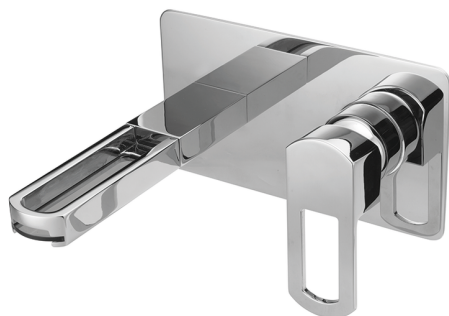

Exposed part for single lever washbasin valve DADO_DC005511

MODEL **DC005511**

Exposed part for single lever washbasin valve, without concealed part, spout plate available in chrome or smoked finish, spout L. 180 mm, for item Easy-Box ZB002450 and art. ZB025510

AVAILABLE FINISHINGS

- 
21 21 Chrome
- 
2F 2F Brushed Nickel
- 
6U 6U Chrome/Smoked

CHARACTERISTICS

Installation **Concealed**

Required concealed parts **ZB025510**

Exposed part for single lever washbasin valve DADO_DC005511

DC005511

<https://en.huberitalia.com/exposed-part-for-single-lever-washbasin-valve-dado-dc005511>

2026-06-05