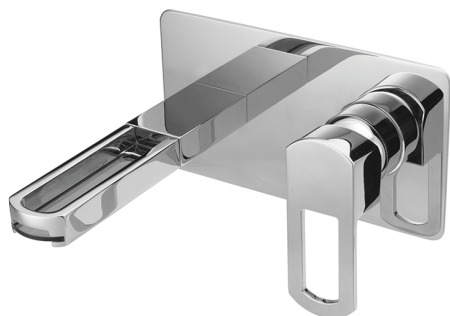

Exposed part for single lever washbasin valve DADO_DC005511

MODEL **DC005511**

Exposed part for single lever washbasin valve, without concealed part, spout plate available in chrome or smoked finish, spout L. 180 mm, for item Easy-Box ZB002450 and art. ZB025510

AVAILABLE FINISHINGS

- 
21 21 Chrome
- 
2F 2F Brushed Nickel
- 
6U 6U Chrome/Smoked

CHARACTERISTICS

Installation **Concealed**

Required concealed parts **ZB025510**

Exposed part for single lever washbasin valve DADO_DC005511

DC005511

<https://en.huberitalia.com/exposed-part-for-single-lever-washbasin-valve-dado-dc005511>

2026-05-15