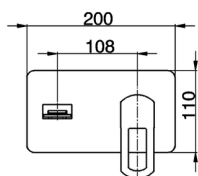

Exposed part for single lever washbasin valve DADO_DC005511

MODEL **DC005511**

Exposed part for single lever washbasin valve, without concealed part, spout plate available in chrome or smoked finish, spout L. 180 mm, for item Easy-Box ZB002450 and art. ZB025510

AVAILABLE FINISHINGS

- 
21 21 Chrome
- 
2F 2F Brushed Nickel
- 
6U 6U Chrome/Smoked

CHARACTERISTICS

Installation **Concealed**

Required concealed parts **ZB025510**

Exposed part for single lever washbasin valve DADO_DC005511

DC005511

<https://en.huberitalia.com/exposed-part-for-single-lever-washbasin-valve-dado-dc005511>

2026-06-05