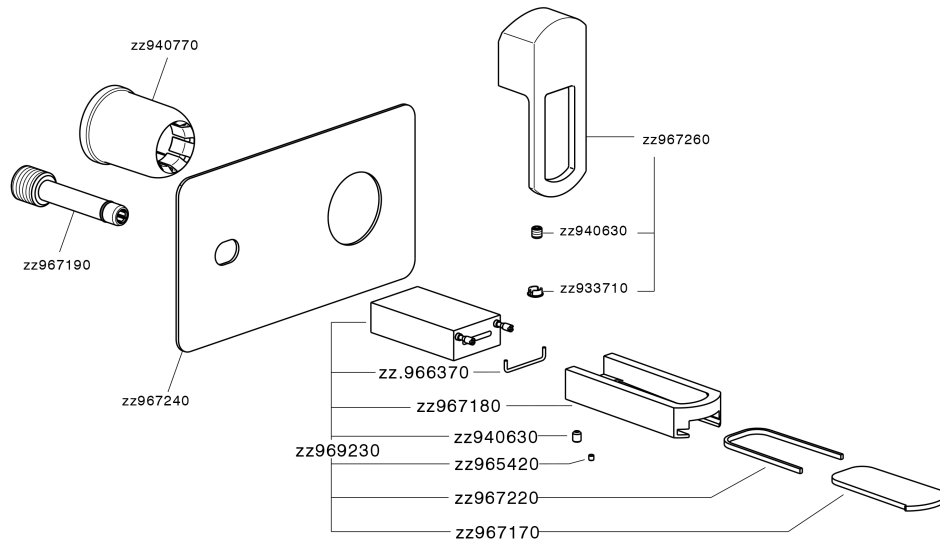

## Exposed part for single lever washbasin valve DADO\_DC005511

MODEL **DC005511**

Exposed part for single lever washbasin valve, without concealed part, spout plate available in chrome or smoked finish, spout L. 180 mm, for item Easy-Box ZB002450 and art. ZB025510

### CHARACTERISTICS

Installation **Concealed**

Required concealed parts **ZB025510**

## Exposed part for single lever washbasin valve DADO\_DC005511

DC005511

<https://en.huberitalia.com/exposed-part-for-single-lever-washbasin-valve-dado-dc005511>

2026-05-15