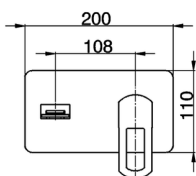

AVAILABLE FINISHINGS

- **21** 21 Chrome
- **2F** 2F Brushed Nickel
- **6U** 6U Chrome/Smoked