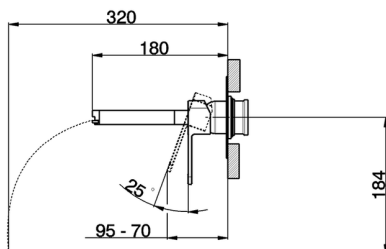

Exposed part for single lever washbasin valve DADO_DC005511

MODEL **DC005511**

Exposed part for single lever washbasin valve, without concealed part, spout plate available in chrome or smoked finish, spout L. 180 mm, for item Easy-Box ZB002450 and art. ZB025510

AVAILABLE FINISHINGS

- 
21 21 Chrome
- 
2F 2F Brushed Nickel
- 
6U 6U Chrome/Smoked

CHARACTERISTICS

Installation **Concealed**

Required concealed parts **ZB025510**

Exposed part for single lever washbasin valve DADO_DC005511

DC005511

<https://en.huberitalia.com/exposed-part-for-single-lever-washbasin-valve-dado-dc005511>

2026-04-08