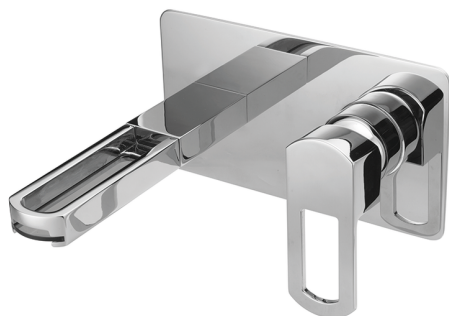

Exposed part for single lever washbasin valve DADO_DC005511

MODEL **DC005511**

Exposed part for single lever washbasin valve, without concealed part, spout plate available in chrome or smoked finish, spout L. 180 mm, for item Easy-Box ZB002450 and art. ZB025510

AVAILABLE FINISHINGS

- 
21 21 Chrome
- 
2F 2F Brushed Nickel
- 
6U 6U Chrome/Smoked

CHARACTERISTICS

Installation **Concealed**

Required concealed parts **ZB025510**

Exposed part for single lever washbasin valve DADO_DC005511

DC005511

<https://en.huberitalia.com/exposed-part-for-single-lever-washbasin-valve-dado-dc005511>

2026-04-08