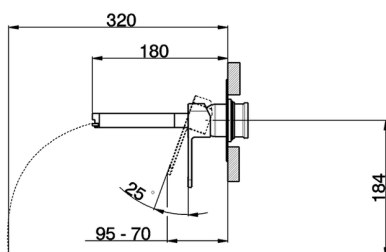

Exposed part for single lever washbasin valve DADO_DC005511

MODEL **DC005511**

Exposed part for single lever washbasin valve, without concealed part, spout plate available in chrome or smoked finish, spout L. 180 mm, for item Easy-Box ZB002450 and art. ZB025510

AVAILABLE FINISHINGS

- 
21 21 Chrome
- 
2F 2F Brushed Nickel
- 
6U 6U Chrome/Smoked

CHARACTERISTICS

Installation **Concealed**

Required concealed parts **ZB025510**

Exposed part for single lever washbasin valve DADO_DC005511

DC005511

<https://en.huberitalia.com/exposed-part-for-single-lever-washbasin-valve-dado-dc005511>

2026-05-15