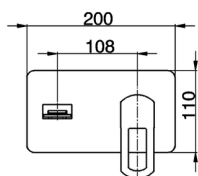

Exposed part for single lever washbasin valve DADO_DC005511

MODEL **DC005511**

Exposed part for single lever washbasin valve, without concealed part, spout plate available in chrome or smoked finish, spout L. 180 mm, for item Easy-Box ZB002450 and art. ZB025510

AVAILABLE FINISHINGS

- 
21 21 Chrome
- 
2F 2F Brushed Nickel
- 
6U 6U Chrome/Smoked

CHARACTERISTICS

Installation **Concealed**

Required concealed parts **ZB025510**

Exposed part for single lever washbasin valve DADO_DC005511

DC005511

<https://en.huberitalia.com/exposed-part-for-single-lever-washbasin-valve-dado-dc005511>

2026-05-15