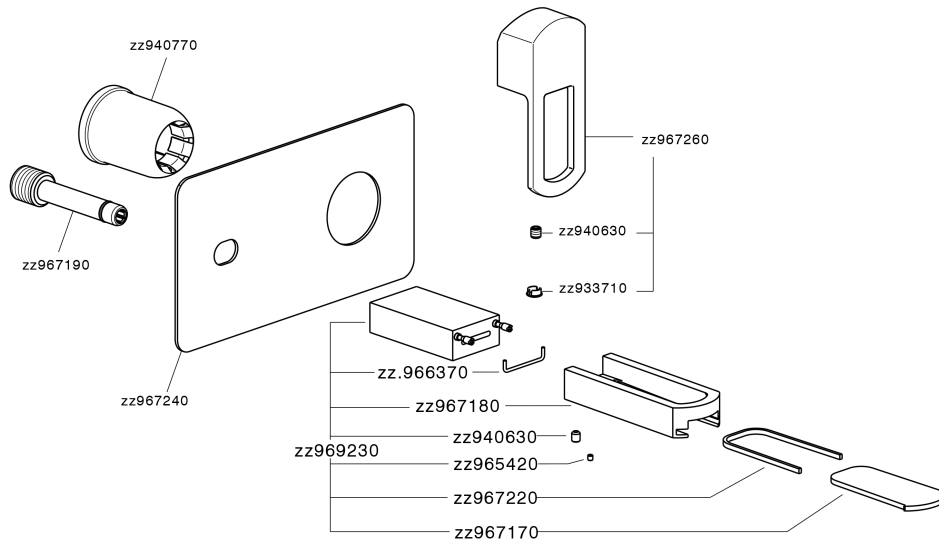

Exposed part for single lever washbasin valve DADO_DC005511

MODEL **DC005511**

Exposed part for single lever washbasin valve, without concealed part, spout plate available in chrome or smoked finish, spout L. 180 mm, for item Easy-Box ZB002450 and art. ZB025510

AVAILABLE FINISHINGS

- 
21 21 Chrome
- 
2F 2F Brushed Nickel
- 
6U 6U Chrome/Smoked

CHARACTERISTICS

Installation **Concealed**

Required concealed parts **ZB025510**

Exposed part for single lever washbasin valve DADO_DC005511

DC005511

<https://en.huberitalia.com/exposed-part-for-single-lever-washbasin-valve-dado-dc005511>

2026-06-26