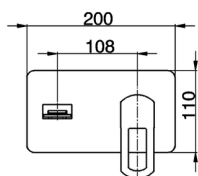

Exposed part for single lever washbasin valve DADO_DC005511

MODEL **DC005511**

Exposed part for single lever washbasin valve, without concealed part, spout plate available in chrome or smoked finish, spout L. 180 mm, for item Easy-Box ZB002450 and art. ZB025510

AVAILABLE FINISHINGS

- 
21 21 Chrome
- 
2F 2F Brushed Nickel
- 
6U 6U Chrome/Smoked

CHARACTERISTICS

Installation **Concealed**

Required concealed parts **ZB025510**

Exposed part for single lever washbasin valve DADO_DC005511

DC005511

<https://en.huberitalia.com/exposed-part-for-single-lever-washbasin-valve-dado-dc005511>

2026-04-08