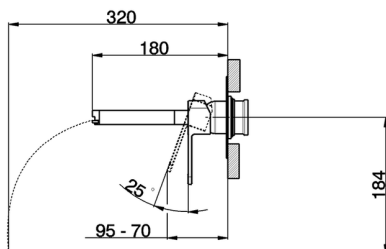

Exposed part for single lever washbasin valve DADO_DC005511

MODEL **DC005511**

Exposed part for single lever washbasin valve, without concealed part, spout plate available in chrome or smoked finish, spout L. 180 mm, for item Easy-Box ZB002450 and art. ZB025510

AVAILABLE FINISHINGS

- 
21 21 Chrome
- 
2F 2F Brushed Nickel
- 
6U 6U Chrome/Smoked

CHARACTERISTICS

Installation **Concealed**

Required concealed parts **ZB025510**

Exposed part for single lever washbasin valve DADO_DC005511

DC005511

<https://en.huberitalia.com/exposed-part-for-single-lever-washbasin-valve-dado-dc005511>

2026-06-26