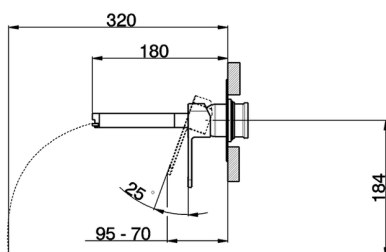

Exposed part for single lever washbasin valve DADO_DC005511

MODEL **DC005511**

Exposed part for single lever washbasin valve, without concealed part, spout plate available in chrome or smoked finish, spout L. 180 mm, for item Easy-Box ZB002450 and art. ZB025510

AVAILABLE FINISHINGS

- 
21 21 Chrome
- 
2F 2F Brushed Nickel
- 
6U 6U Chrome/Smoked

CHARACTERISTICS

Installation **Concealed**

Required concealed parts **ZB025510**

Exposed part for single lever washbasin valve DADO_DC005511

DC005511

<https://en.huberitalia.com/exposed-part-for-single-lever-washbasin-valve-dado-dc005511>

2026-06-05