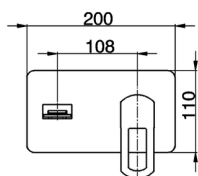

Exposed part for single lever washbasin valve DADO_DC005511

MODEL **DC005511**

Exposed part for single lever washbasin valve, without concealed part, spout plate available in chrome or smoked finish, spout L. 180 mm, for item Easy-Box ZB002450 and art. ZB025510

AVAILABLE FINISHINGS

- 
21 21 Chrome
- 
2F 2F Brushed Nickel
- 
6U 6U Chrome/Smoked

CHARACTERISTICS

Installation **Concealed**

Required concealed parts **ZB025510**

Exposed part for single lever washbasin valve DADO_DC005511

DC005511

<https://en.huberitalia.com/exposed-part-for-single-lever-washbasin-valve-dado-dc005511>

2026-06-26