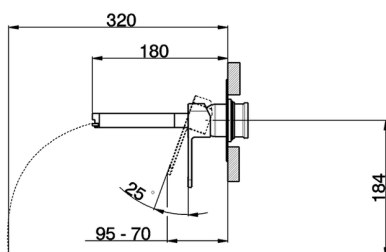

CHARACTERISTICS

Installation **Concealed**

Required concealed parts **ZB025510**