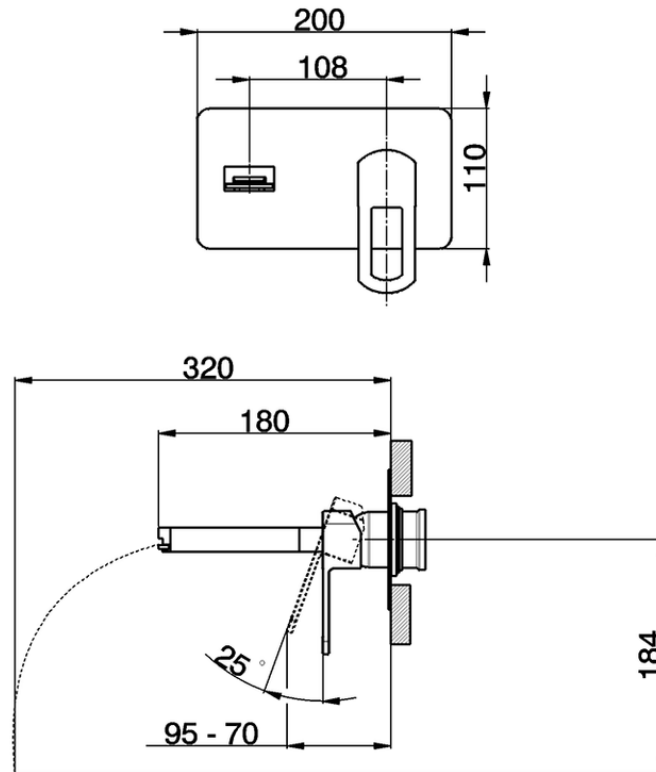

## Exposed part for single lever washbasin valve DADO\_DC005511

DC005511

<https://en.huberitalia.com/exposed-part-for-single-lever-washbasin-valve-dado-dc005511>

2026-06-06