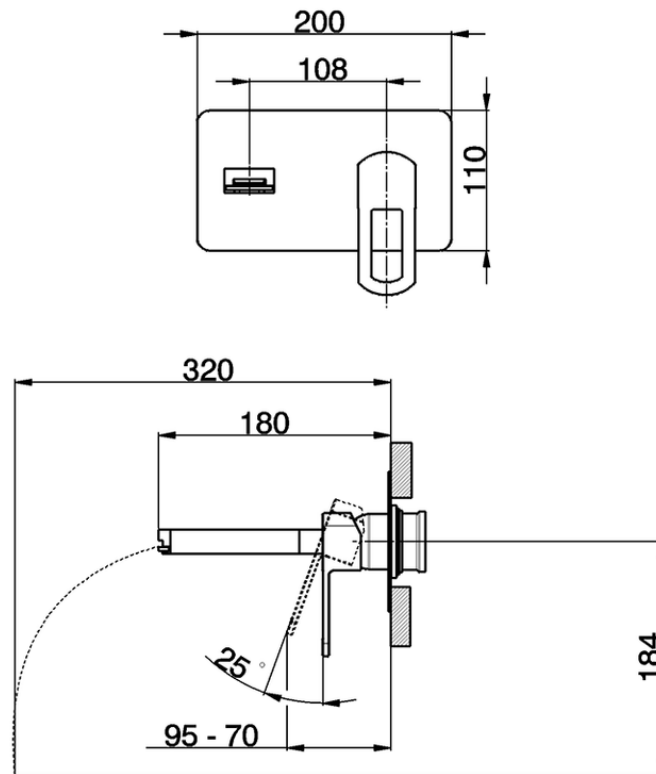

Exposed part for single lever washbasin valve DADO_DC005511

DC005511

<https://en.huberitalia.com/exposed-part-for-single-lever-washbasin-valve-dado-dc005511>

2026-06-26