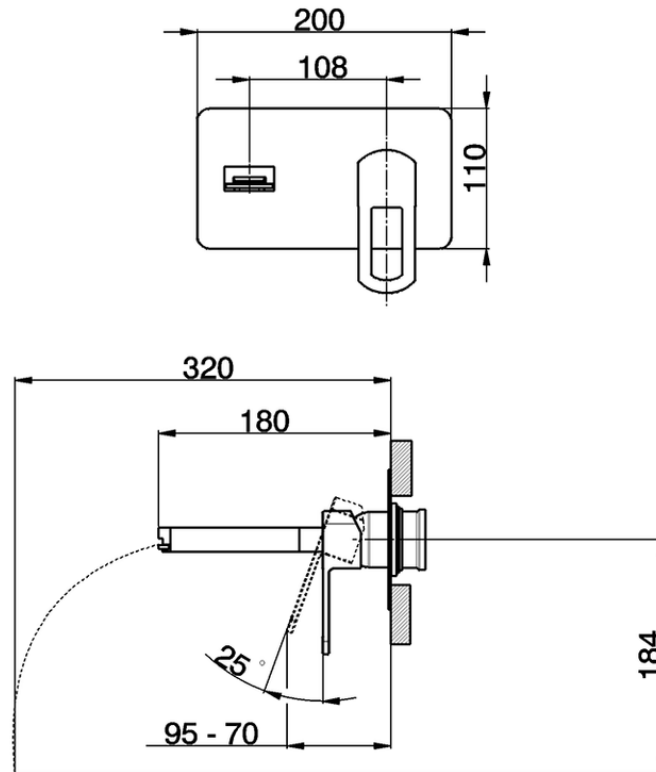

## Exposed part for single lever washbasin valve DADO\_DC005511

DC005511

<https://en.huberitalia.com/exposed-part-for-single-lever-washbasin-valve-dado-dc005511>

2026-04-08