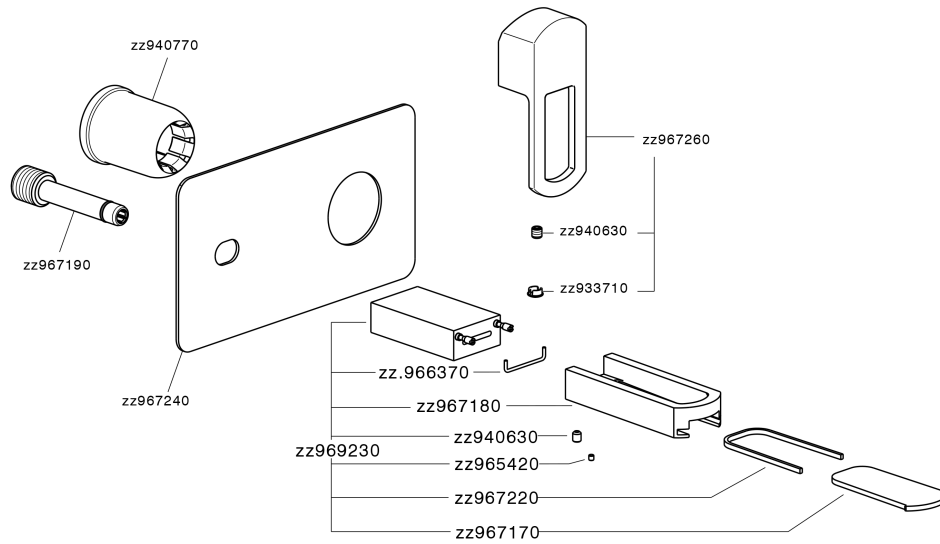

Exposed part for single lever washbasin valve DADO_DC005511

DC005511

<https://en.huberitalia.com/exposed-part-for-single-lever-washbasin-valve-dado-dc005511>

2026-06-26