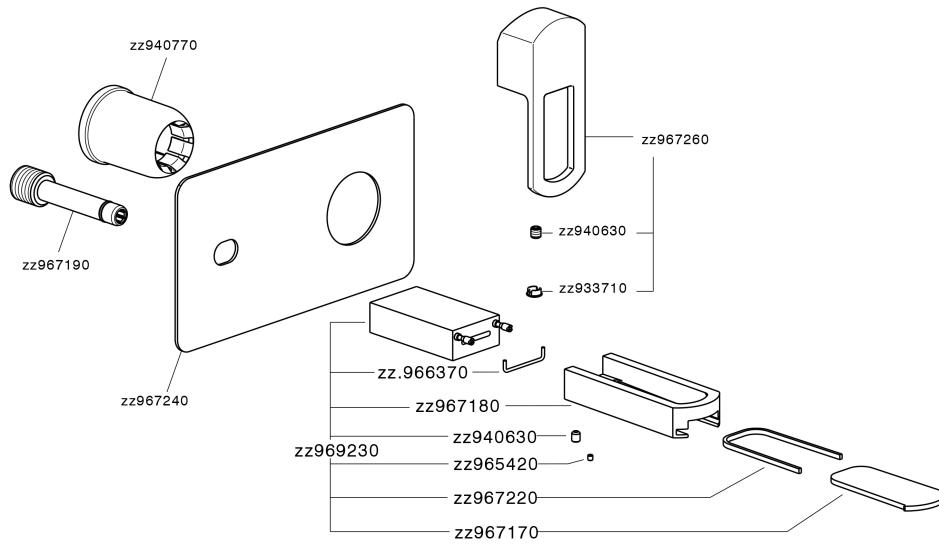

## Exposed part for single lever washbasin valve DADO\_DC005511

DC005511

<https://en.huberitalia.com/exposed-part-for-single-lever-washbasin-valve-dado-dc005511>

2026-04-09