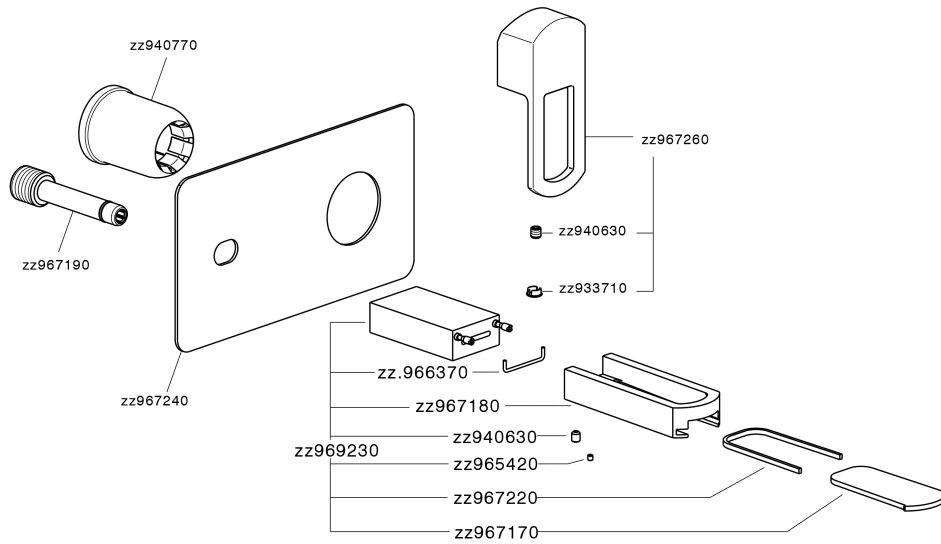

Exposed part for single lever washbasin valve DADO_DC005511

DC005511

<https://en.huberitalia.com/exposed-part-for-single-lever-washbasin-valve-dado-dc005511>

2026-06-06