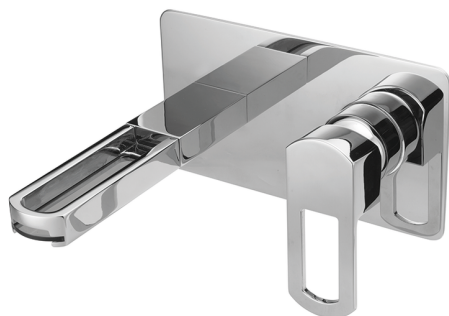

Exposed part for single lever washbasin valve DADO_DC005511

MODEL **DC005511**

Exposed part for single lever washbasin valve, without concealed part, spout plate available in chrome or smoked finish, spout L. 180 mm, for item Easy-Box ZB002450 and art. ZB025510

AVAILABLE FINISHINGS

- 
21 21 Chrome
- 
2F 2F Brushed Nickel
- 
6U 6U Chrome/Smoked

CHARACTERISTICS

Installation **Concealed**

Required concealed parts **ZB025510**

Exposed part for single lever washbasin valve DADO_DC005511

DC005511

<https://en.huberitalia.com/exposed-part-for-single-lever-washbasin-valve-dado-dc005511>

2026-06-13