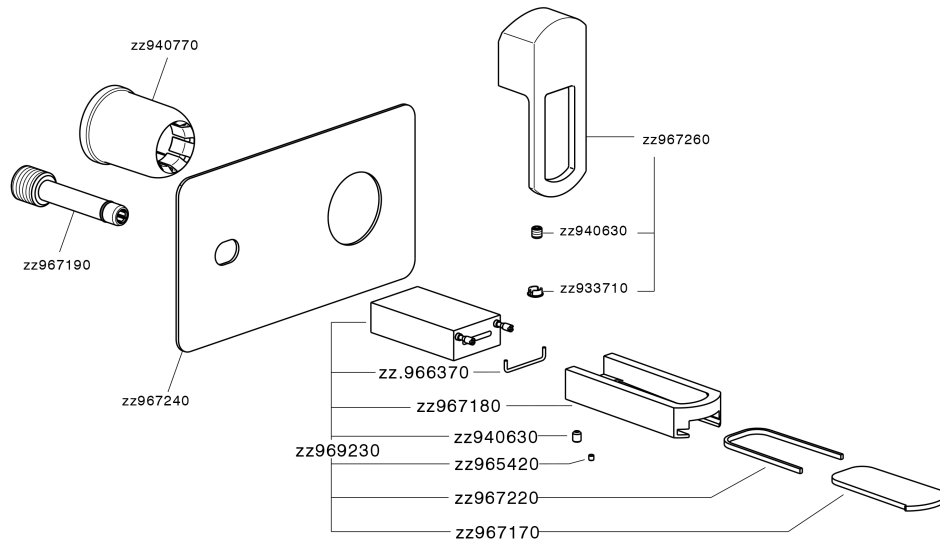

Exposed part for single lever washbasin valve DADO_DC005511

MODEL **DC005511**

Exposed part for single lever washbasin valve, without concealed part, spout plate available in chrome or smoked finish, spout L. 180 mm, for item Easy-Box ZB002450 and art. ZB025510

AVAILABLE FINISHINGS

- 
21 21 Chrome
- 
2F 2F Brushed Nickel
- 
6U 6U Chrome/Smoked

CHARACTERISTICS

Installation **Concealed**

Required concealed parts **ZB025510**

Exposed part for single lever washbasin valve DADO_DC005511

DC005511

<https://en.huberitalia.com/exposed-part-for-single-lever-washbasin-valve-dado-dc005511>

2026-06-13