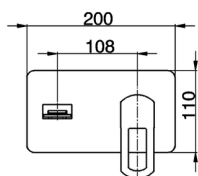

Exposed part for single lever washbasin valve DADO_DC005511

MODEL **DC005511**

Exposed part for single lever washbasin valve, without concealed part, spout plate available in chrome or smoked finish, spout L. 180 mm, for item Easy-Box ZB002450 and art. ZB025510

AVAILABLE FINISHINGS

- 
21 21 Chrome
- 
2F 2F Brushed Nickel
- 
6U 6U Chrome/Smoked

CHARACTERISTICS

Installation **Concealed**

Required concealed parts **ZB025510**

Exposed part for single lever washbasin valve DADO_DC005511

DC005511

<https://en.huberitalia.com/exposed-part-for-single-lever-washbasin-valve-dado-dc005511>

2026-06-13