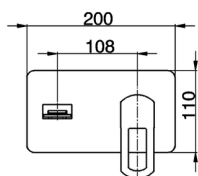

Exposed part for single lever washbasin valve DADO_DC005511

MODEL **DC005511**

Exposed part for single lever washbasin valve, without concealed part, spout plate available in chrome or smoked finish, spout L. 180 mm, for item Easy-Box ZB002450 and art. ZB025510

AVAILABLE FINISHINGS

- 
21 21 Chrome
- 
2F 2F Brushed Nickel
- 
6U 6U Chrome/Smoked

CHARACTERISTICS

Installation **Concealed**

Required concealed parts **ZB025510**

Exposed part for single lever washbasin valve DADO_DC005511

DC005511

<https://en.huberitalia.com/exposed-part-for-single-lever-washbasin-valve-dado-dc005511>

2026-04-10