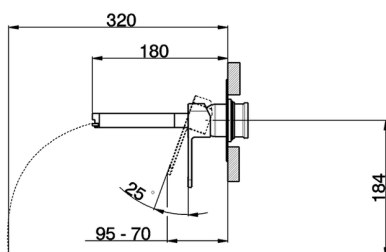

Exposed part for single lever washbasin valve DADO_DC005511

MODEL **DC005511**

Exposed part for single lever washbasin valve, without concealed part, spout plate available in chrome or smoked finish, spout L. 180 mm, for item Easy-Box ZB002450 and art. ZB025510

AVAILABLE FINISHINGS

- 
21 21 Chrome
- 
2F 2F Brushed Nickel
- 
6U 6U Chrome/Smoked

CHARACTERISTICS

Installation **Concealed**

Required concealed parts **ZB025510**

Exposed part for single lever washbasin valve DADO_DC005511

DC005511

<https://en.huberitalia.com/exposed-part-for-single-lever-washbasin-valve-dado-dc005511>

2026-04-10