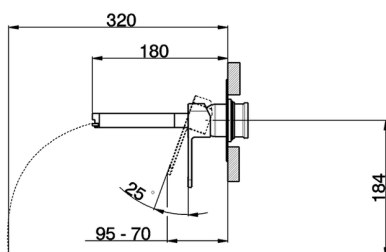

Exposed part for single lever washbasin valve DADO_DC005511

MODEL **DC005511**

Exposed part for single lever washbasin valve, without concealed part, spout plate available in chrome or smoked finish, spout L. 180 mm, for item Easy-Box ZB002450 and art. ZB025510

AVAILABLE FINISHINGS

- 
21 21 Chrome
- 
2F 2F Brushed Nickel
- 
6U 6U Chrome/Smoked

CHARACTERISTICS

Installation **Concealed**

Required concealed parts **ZB025510**

Exposed part for single lever washbasin valve DADO_DC005511

DC005511

<https://en.huberitalia.com/exposed-part-for-single-lever-washbasin-valve-dado-dc005511>

2026-06-13