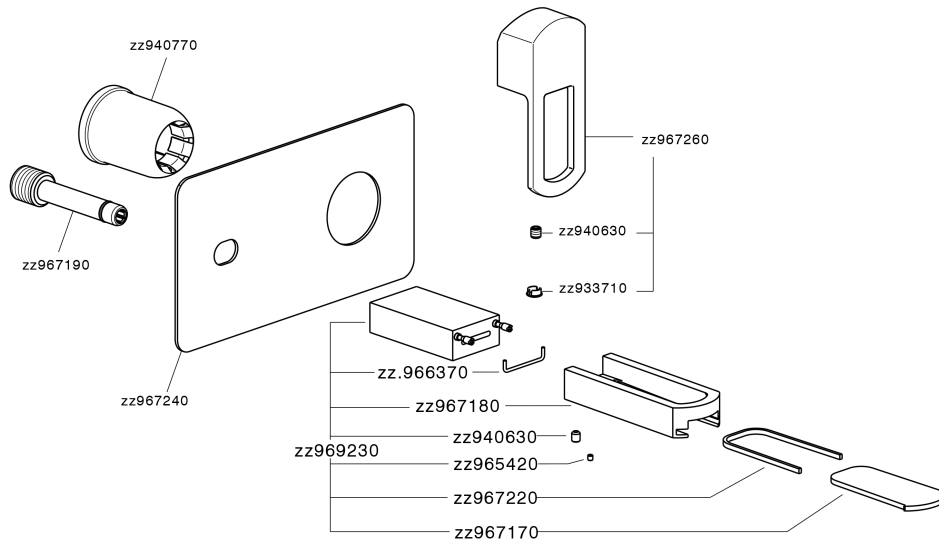

Exposed part for single lever washbasin valve DADO_DC005511

MODEL **DC005511**

Exposed part for single lever washbasin valve, without concealed part, spout plate available in chrome or smoked finish, spout L. 180 mm, for item Easy-Box ZB002450 and art. ZB025510

AVAILABLE FINISHINGS

- 
21 21 Chrome
- 
2F 2F Brushed Nickel
- 
6U 6U Chrome/Smoked

CHARACTERISTICS

Installation **Concealed**

Required concealed parts **ZB025510**

Exposed part for single lever washbasin valve DADO_DC005511

DC005511

<https://en.huberitalia.com/exposed-part-for-single-lever-washbasin-valve-dado-dc005511>

2026-04-10