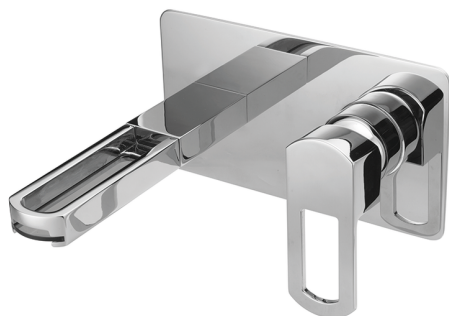

Exposed part for single lever washbasin valve DADO_DC005511

MODEL **DC005511**

Exposed part for single lever washbasin valve, without concealed part, spout plate available in chrome or smoked finish, spout L. 180 mm, for item Easy-Box ZB002450 and art. ZB025510

AVAILABLE FINISHINGS

- 
21 21 Chrome
- 
2F 2F Brushed Nickel
- 
6U 6U Chrome/Smoked

CHARACTERISTICS

Installation **Concealed**

Required concealed parts **ZB025510**

Exposed part for single lever washbasin valve DADO_DC005511

DC005511

<https://en.huberitalia.com/exposed-part-for-single-lever-washbasin-valve-dado-dc005511>

2026-04-10