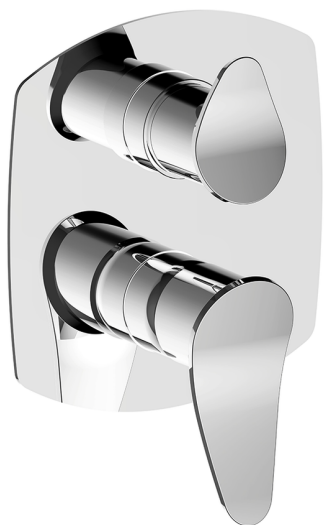

Exposed part for Single Lever One Box Valve ONE BOX_HC0BM030

MODEL **HC0BM030**

Exposed part for Single Lever One Box Valve, with 2-3 outlet diverter, Minimum depth of installation: 67 mm, without concealed part, for items ZB00B030-ZB00B031

AVAILABLE FINISHINGS

-  **21** 21 Chrome
-  **2P** 2P Rose Gold
-  **2Q** 2Q Black Titanium
-  **40** 40 Matt Black
-  **4Q** 4Q Matt White
-  **6T** 6T Chrome/Matt Black

CHARACTERISTICS

Cartridge Spare Parts **ZZ97179000**

35 mm Cartridge

Installation **Concealed**

Required concealed parts **ZB00B031**

ZB00B030

Exposed part for Single Lever One Box Valve ONE BOX_HC0BM030

HC0BM030

<https://en.huberitalia.com/exposed-part-for-single-lever-one-box-valve-one-box-hc0bm030>

One Box Universal Concealed Part ONE BOX_ZB00B031

MODEL **ZB00B031**

One Box Universal Concealed Part, for 1 or 2 or 3 outlet thermostatic or single lever, without trim kit, with noise reducers, with sealing gasket