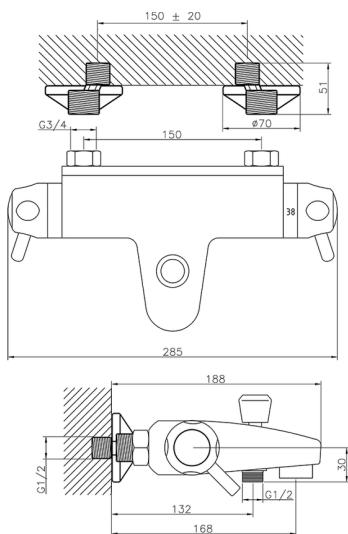

## Thermostatic bath mixer COMMUNITY\_CPT25010

MODEL **CPT25010**

Thermostatic bath mixer, without shower set, 1/2" M flexible connection

AVAILABLE FINISHINGS

**21** 21 Chrome

CHARACTERISTICS

Cartridge Spare Parts **24.02AB.PL**

**12x32 Plus Thermostatic Valve**