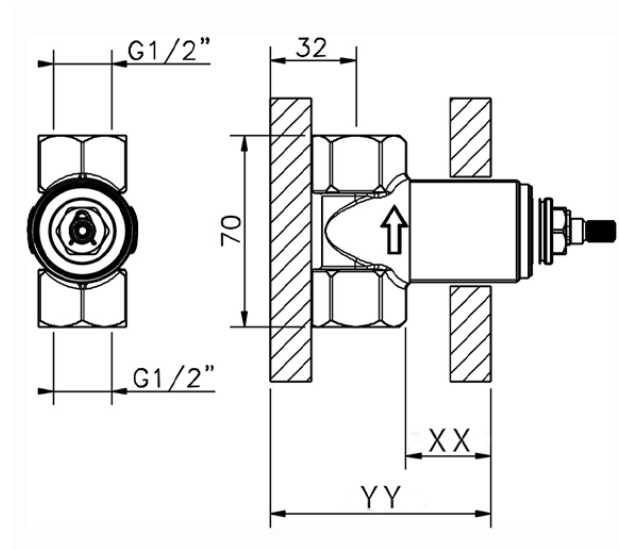

## 1/2" Stopvalve concealed part CONCEALED\_ZB003340

Piastra/Plate/Plaque/Platte/Placa

2-3mm: XX 31-46 YY 80-95

10mm: XX 25-40 YY 76-91

ZB003340

<https://en.huberitalia.com/1-2-stopvalve-concealed-part-concealed-zb003340>