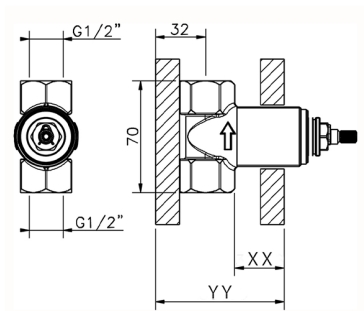

1/2" Stopvalve concealed part CONCEALED_ZB003340

MODEL **ZB003340**

1/2" Stopvalve concealed part, opening counterclockwise

AVAILABLE FINISHINGS

CHARACTERISTICS

Installation	Concealed
Concealed	1

Piastra/Plate/Plaque/Platte/Placa
 2-3mm: XX 31-46 YY 80-95
 10mm: XX 25-40 YY 76-91