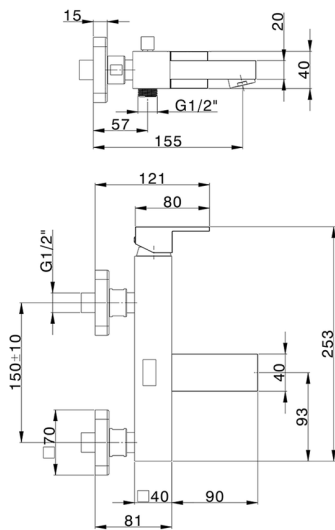

Single lever bath mixer NUOVA EGO_NE000134

MODEL **NE000134**

Single lever bath mixer, without shower set, 1/2" M flexible connection

AVAILABLE FINISHINGS

-  **21** 21 Chrome
-  **2F** 2F Brushed Nickel
-  **40** 40 Matt Black
-  **4Q** 4Q Matt White

CHARACTERISTICS

Cartridge Spare Parts **ZZ97179000**

35 mm Cartridge

2026-04-11