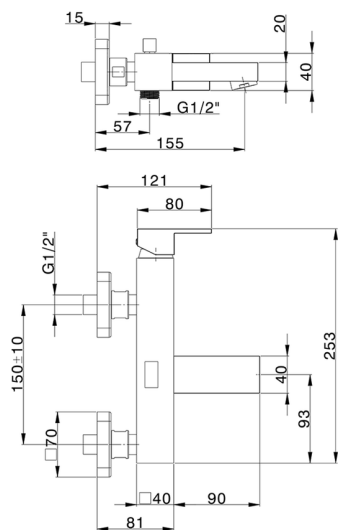

Single lever bath mixer NUOVA EGO_NE000134

MODEL **NE000134**

Single lever bath mixer, without shower set, 1/2" M flexible connection

AVAILABLE FINISHINGS

-  **21** 21 Chrome
-  **2F** 2F Brushed Nickel
-  **40** 40 Matt Black
-  **4Q** 4Q Matt White

CHARACTERISTICS

Cartridge Spare Parts **ZZ97179000**

35 mm Cartridge

2026-05-02