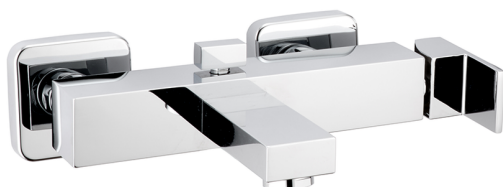

Single lever bath mixer NUOVA EGO_NE000134

MODEL **NE000134**

Single lever bath mixer, without shower set, 1/2" M flexible connection

AVAILABLE FINISHINGS

-  **21** 21 Chrome
-  **2F** 2F Brushed Nickel
-  **40** 40 Matt Black
-  **4Q** 4Q Matt White

CHARACTERISTICS

Cartridge Spare Parts **ZZ97179000**

35 mm Cartridge

2026-05-02