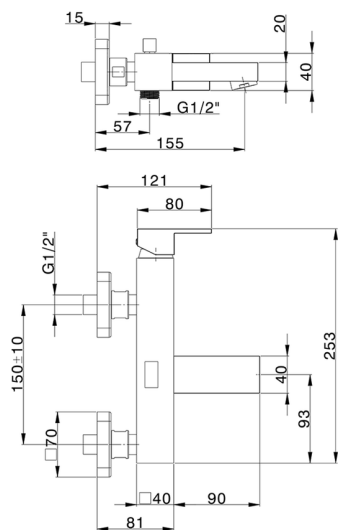

Single lever bath mixer NUOVA EGO_NE000134

MODEL **NE000134**

Single lever bath mixer, without shower set, 1/2" M flexible connection

AVAILABLE FINISHINGS

-  **21** 21 Chrome
-  **2F** 2F Brushed Nickel
-  **40** 40 Matt Black
-  **4Q** 4Q Matt White

CHARACTERISTICS

Cartridge Spare Parts **ZZ97179000**

35 mm Cartridge

2026-04-06