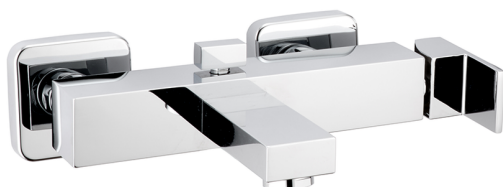

Single lever bath mixer NUOVA EGO_NE000134

MODEL **NE000134**

Single lever bath mixer, without shower set, 1/2" M flexible connection

AVAILABLE FINISHINGS

-  **21** 21 Chrome
-  **2F** 2F Brushed Nickel
-  **40** 40 Matt Black
-  **4Q** 4Q Matt White

CHARACTERISTICS

Cartridge Spare Parts **ZZ97179000**

35 mm Cartridge

2026-04-06