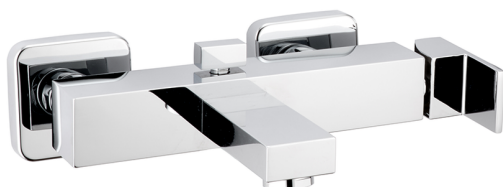

## Single lever bath mixer NUOVA EGO\_NE000134

MODEL **NE000134**

Single lever bath mixer, without shower set, 1/2" M flexible connection

### AVAILABLE FINISHINGS

-  **21** 21 Chrome
-  **2F** 2F Brushed Nickel
-  **40** 40 Matt Black
-  **4Q** 4Q Matt White