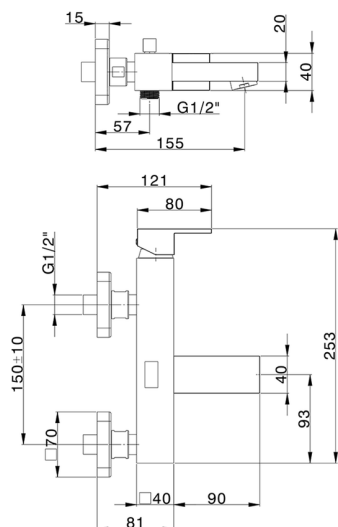

Single lever bath mixer NUOVA EGO_NE000134

MODEL **NE000134**

Single lever bath mixer, without shower set, 1/2" M flexible connection

AVAILABLE FINISHINGS

-  **21** 21 Chrome
-  **2F** 2F Brushed Nickel
-  **40** 40 Matt Black
-  **4Q** 4Q Matt White

CHARACTERISTICS

Cartridge Spare Parts **ZZ97179000**

35 mm Cartridge

2026-04-06