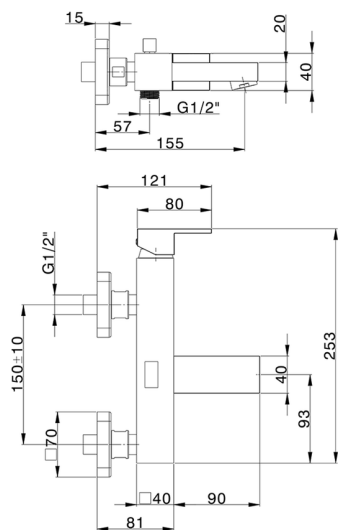

## Single lever bath mixer NUOVA EGO\_NE000134

MODEL **NE000134**

Single lever bath mixer, without shower set, 1/2" M flexible connection

### CHARACTERISTICS

Cartridge Spare Parts **ZZ97179000**

**35 mm Cartridge**

2026-06-06