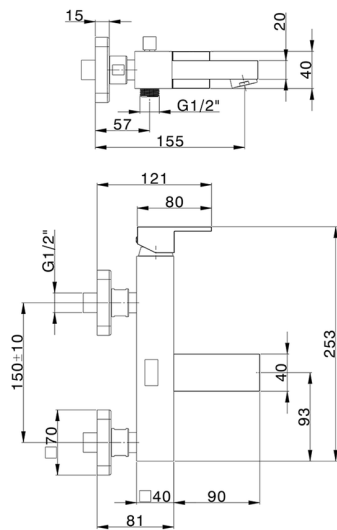

Single lever bath mixer NUOVA EGO_NE000134

MODEL **NE000134**

Single lever bath mixer, without shower set, 1/2" M flexible connection

AVAILABLE FINISHINGS

-  **21** 21 Chrome
-  **2F** 2F Brushed Nickel
-  **40** 40 Matt Black
-  **4Q** 4Q Matt White

CHARACTERISTICS

Cartridge Spare Parts **ZZ97179000**

35 mm Cartridge

2026-06-06