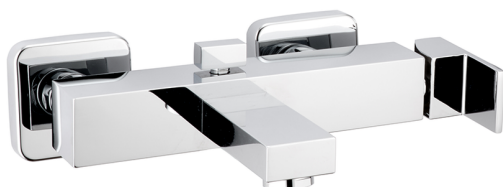

Single lever bath mixer NUOVA EGO_NE000134

MODEL **NE000134**

Single lever bath mixer, without shower set, 1/2" M flexible connection

AVAILABLE FINISHINGS

-  **21** 21 Chrome
-  **2F** 2F Brushed Nickel
-  **40** 40 Matt Black
-  **4Q** 4Q Matt White

CHARACTERISTICS

Cartridge Spare Parts **ZZ97179000**

35 mm Cartridge

2026-04-09