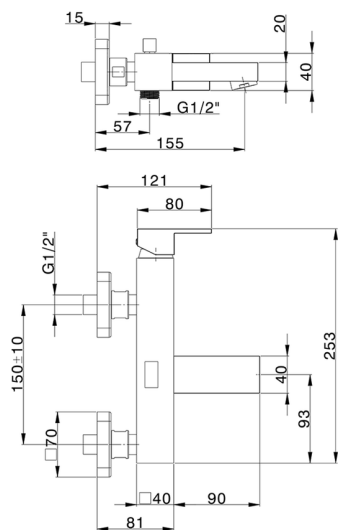

## Single lever bath mixer NUOVA EGO\_NE000134

MODEL **NE000134**

Single lever bath mixer, without shower set, 1/2" M flexible connection

### CHARACTERISTICS

Cartridge Spare Parts **ZZ97179000**

**35 mm Cartridge**

2026-06-26