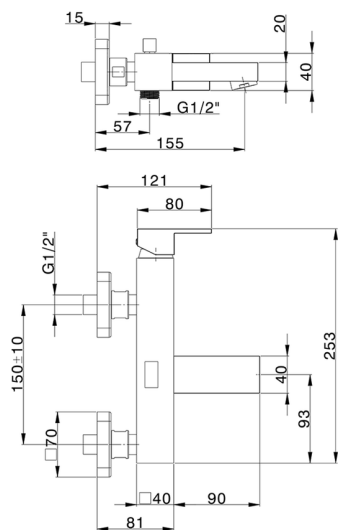

Single lever bath mixer NUOVA EGO_NE000134

MODEL **NE000134**

Single lever bath mixer, without shower set, 1/2" M flexible connection

AVAILABLE FINISHINGS

-  **21** 21 Chrome
-  **2F** 2F Brushed Nickel
-  **40** 40 Matt Black
-  **4Q** 4Q Matt White

CHARACTERISTICS

Cartridge Spare Parts **ZZ97179000**

35 mm Cartridge

2026-04-09