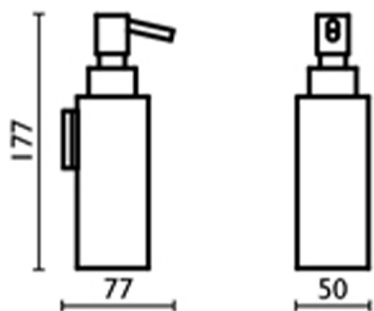

Soap dispenser holder BATHROOM ACCESSORIES_SQ090622

MODEL **SQ090622**

Soap dispenser holder, wall mounted dispenser
made of Brass

AVAILABLE FINISHINGS

- **21** 21 Chrome
- **2B** 2B Polished Nickel
- **2F** 2F Brushed Nickel
- **2Q** 2Q Black Titanium
- **40** 40 Matt Black
- **4Q** 4Q Matt White

CHARACTERISTICS

2024-11-21